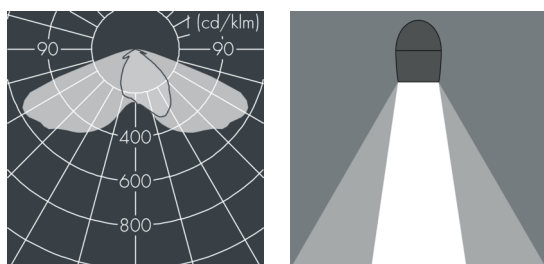

## Metaspot 3

8 243 256 189

68 W, 7311 lm, 3000 K warm white, DALI,  
Street Optic 60° / 142°

Customized solutions and modifications are possible: Special RAL, DB or NCS colours as polyester powder coat, luminaires in 2700 K and other colour temperatures and versions for high ambient temperature.

## Specification text

housing made of corrosion-resistant die-cast aluminum AlSi12, polyester powder coated by high-quality and UV-stabilized coating process, Colour: silver grey, all exterior parts are stainless steel, tempered safety glass, anti-reflective coating from 1 side, dark screenprint, silicon gasket, tool-free twist closure, for installation on poles  $\varnothing$  60 - 100 mm, tiltable base made of powder coated aluminum, 2 drilled holes  $\varnothing$  9 mm, spacing 95 mm, 1 centre hole  $\varnothing$  40 mm, tilt range: 90°, 360° adjustable, cable gland: M20, connecting terminal: 5 pole, PMMA lens, integral driver (DALI), CRI > 80, 3, service life L80/B10 > 50.000 h, Beam angle (FWHM): 60° / 142°, luminous flux: 7311 lm, wattage: 68 W, delivered lumens 107 lm/W, protection type IP65, protection class I, impact resistance IK08, windage area 0,055 m<sup>2</sup>, dimensions:  $\varnothing$  200 mm, width 272 mm, weight 4.9 kg

## Specification

Wattage	68 W	Beam angle (FWHM)	60° / 142°
Delivered lumens	107 lm/W	Housing colour	silver grey
Light source	LED 3000 K	Power supply cable	$\varnothing$ 6 - 11 mm
Color Rendering Index	CRI > 80	Protection type	IP65
Colour tolerance	3	Protection class	I
Lifetime ta 25° C	L80/B10 > 50.000 h	Impact resistance	IK08
Control gear	DALI	Windage area	0,055m <sup>2</sup>
Input voltage AC	220 - 240 V	Dimensions	$\varnothing$ 200 mm, width 272 mm
Input voltage DC	220 - 240 V	Weight	4,90 kg
Voltage protection	2 kV L/N   4 kV L/PE	Max. ambient temperature ta	35°
Luminaires per B16A / C16A	10 / 16		