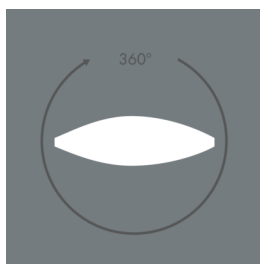

Metaspot 3

8 247 057 079
67 W, 4197 lm, 2700 K warm white,
linear, rotatable 9° / 36°

Customized solutions and modifications are possible: Special RAL, DB or NCS colours as polyester powder coat, luminaires in 2700 K and other colour temperatures and versions for high ambient temperature.

Specification text

housing made of corrosion-resistant die-cast aluminum AlSi12, polyester powder coated by high-quality and UV-stabilized coating process, Colour: silver grey, all exterior parts are stainless steel, tempered safety glass, anti-reflective coating from 1 side, silicon gasket, tool-free twist closure, mounting bracket: 2 drilled holes $\varnothing$ 9 mm, spacing 40 mm, 1 centre hole $\varnothing$ 14 mm, tilt range: 180°, cable gland: M20, connecting terminal: 3 pole, light source completely shielded, high gloss aluminium reflector, integral driver (AC/DC), CRI > 80, 3, service life L80/B10 > 50.000 h, Beam angle (FWHM): 9° / 36°, luminous flux: 4197 lm, wattage: 67 W, delivered lumens 63 lm/W, protection type IP65, protection class II, impact resistance IK08, windage area 0,055 m², dimensions: $\varnothing$ 201 mm, width 272 mm, weight 5.4 kg

The modular luminaire design makes the replacement of components possible. The product meets the demands of the applicable EU guidelines and product safety regulations and bears the CE mark.

IP65 IK08

Specification

Wattage	67 W	Beam angle (FWHM)	9° / 36°
Delivered lumens	63 lm/W	Housing colour	silver grey
Light source	LED 2700 K	Power supply cable	$\varnothing$ 6 – 11 mm
Color Rendering Index	CRI > 80	Protection type	IP65
Colour tolerance	3	Protection class	II
Lifetime ta 25° C	L80/B10 > 50.000 h	Impact resistance	IK08
Control gear	on / off	Windage area	0,055m²
Input voltage AC	220 – 240 V	Dimensions	$\varnothing$ 201 mm, width 272 mm
Input voltage DC	220 – 240 V	Weight	5,40 kg
Voltage protection	2 kV L/N | 4 kV L/PE	Max. ambient temperature ta	35°
Luminaires per B16A / C16A	10 / 16