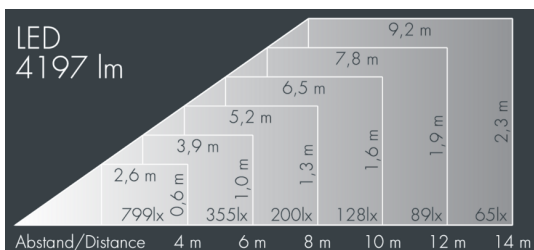

Metaspot 3

8 247 057 079
67 W, 4197 lm, 2700 K warm white,
linear, rotatable 9° / 36°

Customized solutions and modifications are possible: Special RAL, DB or NCS colours as polyester powder coat, luminaires in 2700 K and other colour temperatures and versions for high ambient temperature.

Specification text

housing made of corrosion-resistant die-cast aluminum AlSi12, polyester powder coated by high-quality and UV-stabilized coating process, Colour: silver grey, all exterior parts are stainless steel, tempered safety glass, anti-reflective coating from 1 side, silicon gasket, tool-free twist closure, mounting bracket: 2 drilled holes $\varnothing$ 9 mm, spacing 40 mm, 1 centre hole $\varnothing$ 14 mm, tilt range: 180°, cable gland: M20, connecting terminal: 3 pole, light source completely shielded, high gloss aluminium reflector, integral driver (AC/DC), CRI > 80, 3, service life L80/B10 > 50.000 h, Beam angle (FWHM): 9° / 36°, luminous flux: 4197 lm, wattage: 67 W, delivered lumens 63 lm/W, protection type IP65, protection class II, impact resistance IK08, windage area 0,055 m², dimensions: $\varnothing$ 201 mm, width 272 mm, weight 5.4 kg

The modular luminaire design makes the replacement of components possible. The product meets the demands of the applicable EU guidelines and product safety regulations and bears the CE mark.

IP65 IK08

Specification

Wattage	67 W	Beam angle (FWHM)	9° / 36°
Delivered lumens	63 lm/W	Housing colour	silver grey
Light source	LED 2700 K	Power supply cable	$\varnothing$ 6 – 11 mm
Color Rendering Index	CRI > 80	Protection type	IP65
Colour tolerance	3	Protection class	II
Lifetime ta 25° C	L80/B10 > 50.000 h	Impact resistance	IK08
Control gear	on / off	Windage area	0,055m²
Input voltage AC	220 – 240 V	Dimensions	$\varnothing$ 201 mm, width 272 mm
Input voltage DC	220 – 240 V	Weight	5,40 kg
Voltage protection	2 kV L/N | 4 kV L/PE	Max. ambient temperature ta	35°
Luminaires per B16A / C16A	10 / 16