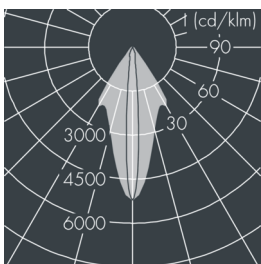

### Metaspot 3

8 247 057 079  
67 W, 4197 lm, 2700 K warm white,  
linear, rotatable 9° / 36°

Customized solutions and modifications are possible: Special RAL, DB or NCS colours as polyester powder coat, luminaires in 2700 K and other colour temperatures and versions for high ambient temperature.

### Specification text

housing made of corrosion-resistant die-cast aluminum AlSi12, polyester powder coated by high-quality and UV-stabilized coating process, Colour: silver grey, all exterior parts are stainless steel, tempered safety glass, anti-reflective coating from 1 side, silicon gasket, tool-free twist closure, mounting bracket: 2 drilled holes  $\varnothing$  9 mm, spacing 40 mm, 1 centre hole  $\varnothing$  14 mm, tilt range: 180°, cable gland: M20, connecting terminal: 3 pole, light source completely shielded, high gloss aluminium reflector, integral driver (AC/DC), CRI > 80, 3, service life L80/B10 > 50.000 h, Beam angle (FWHM): 9° / 36°, luminous flux: 4197 lm, wattage: 67 W, delivered lumens 63 lm/W, protection type IP65, protection class II, impact resistance IK08, windage area 0,055 m<sup>2</sup>, dimensions:  $\varnothing$  201 mm, width 272 mm, weight 5.4 kg