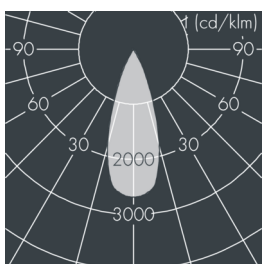

Metaspot 3

8 247 266 249

67 W, 5645 lm, 3000 K warm white, DALI D4i, medium wide beam 36°

Customized solutions and modifications are possible: Special RAL, DB or NCS colours as polyester powder coat, luminaires in 2700 K and other colour temperatures and versions for high ambient temperature.

Specification text

housing made of corrosion-resistant die-cast aluminum AlSi12, polyester powder coated by high-quality and UV-stabilized coating process, Colour: white RAL 9002, all exterior parts are stainless steel, tempered safety glass, anti-reflective coating from 1 side, dark screenprint, silicon gasket, tool-free twist closure, for installation on poles \varnothing 60 - 100 mm, tiltable base made of powder coated aluminum, 2 drilled holes \varnothing 9 mm, spacing 95 mm, 1 centre hole \varnothing 40 mm, tilt range: 90° , 360° adjustable, cable gland: M20, connecting terminal: 5 pole, light source completely shielded, high gloss aluminium reflector, integral driver (DALI D4i), CRI > 80, 3, service life L80/B10 > 50.000 h, Beam angle (FWHM): 36° , luminous flux: 5645 lm, wattage: 67 W, delivered lumens 84 lm/W, protection type IP65, protection class II, impact resistance IK08, windage area 0,055 m², dimensions: \varnothing 201 mm, width 272 mm, weight 5 kg

Specification

Wattage	67 W	Beam angle (FWHM)	36°
Delivered lumens	84 lm/W	Housing colour	white RAL 9002
Light source	LED 3000 K	Power supply cable	\varnothing 6 - 11 mm
Color Rendering Index	CRI > 80	Protection type	IP65
Colour tolerance	3	Protection class	II
Lifetime ta 25° C	L80/B10 > 50.000 h	Impact resistance	IK08
Control gear	DALI D4i	Windage area	0,055m ²
Input voltage AC	220 - 240 V	Dimensions	\varnothing 201 mm, width 272 mm
Input voltage DC	220 - 240 V	Weight	5,00 kg
Voltage protection	2 kV L/N 4 kV L/PE	Max. ambient temperature ta	35°
Luminaires per B16A / C16A	10 / 16		