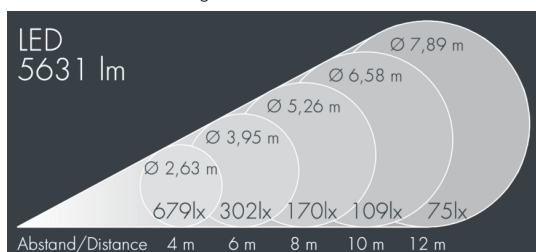

Metaspot 3

8 247 266 249

67 W, 5645 lm, 3000 K warm white, DALI D4i, medium wide beam 36°

Customized solutions and modifications are possible: Special RAL, DB or NCS colours as polyester powder coat, luminaires in 2700 K and other colour temperatures and versions for high ambient temperature.

Specification text

housing made of corrosion-resistant die-cast aluminum AlSi12, polyester powder coated by high-quality and UV-stabilized coating process, Colour: white RAL 9002, all exterior parts are stainless steel, tempered safety glass, anti-reflective coating from 1 side, dark screenprint, silicon gasket, tool-free twist closure, for installation on poles \varnothing 60 - 100 mm, tiltable base made of powder coated aluminum, 2 drilled holes \varnothing 9 mm, spacing 95 mm, 1 centre hole \varnothing 40 mm, tilt range: 90° , 360° adjustable, cable gland: M20, connecting terminal: 5 pole, light source completely shielded, high gloss aluminium reflector, integral driver (DALI D4i), CRI > 80, 3, service life L80/B10 > 50.000 h, Beam angle (FWHM): 36° , luminous flux: 5645 lm, wattage: 67 W, delivered lumens 84 lm/W, protection type IP65, protection class II, impact resistance IK08, windage area 0,055 m², dimensions: \varnothing 201 mm, width 272 mm, weight 5 kg

Specification

Wattage	67 W	Beam angle (FWHM)	36°
Delivered lumens	84 lm/W	Housing colour	white RAL 9002
Light source	LED 3000 K	Power supply cable	\varnothing 6 - 11 mm
Color Rendering Index	CRI > 80	Protection type	IP65
Colour tolerance	3	Protection class	II
Lifetime ta 25° C	L80/B10 > 50.000 h	Impact resistance	IK08
Control gear	DALI D4i	Windage area	0,055m ²
Input voltage AC	220 - 240 V	Dimensions	\varnothing 201 mm, width 272 mm
Input voltage DC	220 - 240 V	Weight	5,00 kg
Voltage protection	2 kV L/N 4 kV L/PE	Max. ambient temperature ta	35°
Luminaires per B16A / C16A	10 / 16		