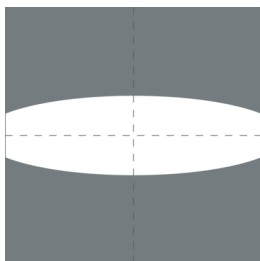

Minispot 2 - 48 V

8 925 059 339
0 W, RGBW Casambi,
linear horizontal 24°

Customized solutions and modifications are possible: Special RAL, DB or NCS colours as polyester powder coat, luminaires in 2700 K and other colour temperatures and versions for high ambient temperature.

Specification text

housing made of die-cast aluminum AlSi12, polyester powder coated by high-quality and UV-stabilized coating process, Colour: silver grey, all exterior parts are stainless steel, tempered high efficiency safety glass, anti-reflective coating from 1 side, silicon gasket, with 2 stainless steel screws, mounting bracket: 1 long hole $\varnothing 7$ mm, spacing 18 mm, 1 center hole $\varnothing 8.5$ mm, tilt range: 185°, cable gland: M20, connecting terminal: 6 pole, Radial louvre, highly efficient optics made of transparent thermoplastic for precise lighting tasks, Constant current control (48 V DC), Beam angle (FWHM): 24°, wattage: 0 W, protection type IP65, protection class III, impact resistance IK08, windage area 0,01 m², dimensions (L×H×W): 66 × 125 × 116 mm, weight 0.8 kg

Wattage	0 W	Beam angle (FWHM)	24°
Light source	LED RGBW	Housing colour	silver grey
Control gear	Casambi	Protection type	IP65
		Protection class	III
		Impact resistance	IK08
		Windage area	0,01m ²
		Dimensions	66 × 125 × 116 mm
		Weight	0,80 kg