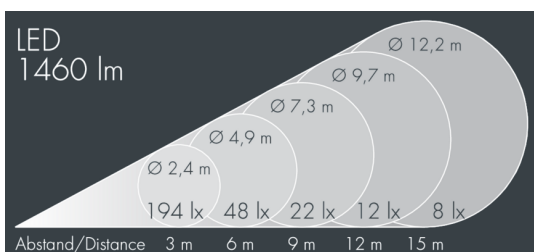

## Monocube 3

8 263 256 359

9 × 2,5 W, 1460 lm, 3000 K warm white, Casambi, wide beam 44°

Customized solutions and modifications are possible: Special RAL, DB or NCS colours as polyester powder coat, luminaires in 2700 K and other colour temperatures and versions for high ambient temperature.

## Specification text

housing made of corrosion-resistant die-cast aluminum AlSi12, polyester powder coated by high-quality and UV-stabilized coating process, Colour: silver grey, all exterior parts are stainless steel, tempered safety glass, anti-reflective coating from 1 side, dark screenprint, silicon gasket, closure with 4 stainless steel screws, for installation on poles Ø 60 - 100 mm, tiltable base made of powder coated aluminum, 2 drilled holes Ø 9 mm, spacing 95 mm, 1 centre hole Ø 13.5 mm, tilt range: 90°, 360° adjustable, cable gland: M20, connecting terminal: 3 pole, precise PMMA optics, integral driver (Casambi), CRI > 80, max 2 SDCM, service life L90/B10 > 50.000 h, Beam angle (FWHM): 44°, luminous flux: 1460 lm, wattage: 23 W, delivered lumens 63 lm/W, protection type IP65, protection class I, impact resistance IK08, windage area 0,016 m<sup>2</sup>, dimensions (L×H×W): 126 × 97 × 126 mm, weight 1.8 kg

## Specification

Wattage	23 W	Beam angle (FWHM)	44°
Delivered lumens	63 lm/W	Housing colour	silver grey
Light source	LED 3000 K	Power supply cable	Ø 6 – 13 mm
Color Rendering Index	CRI > 80	Protection type	IP65
Colour tolerance	max 2 SDCM	Protection class	I
Lifetime ta 25° C	L90/B10 > 50.000 h	Impact resistance	IK08
Control gear	Casambi	Windage area	0,016m <sup>2</sup>
Input voltage AC	220 – 240 V	Dimensions	126 × 97 × 126 mm
Input voltage DC	220 – 240 V	Weight	1,80 kg
Voltage protection	4 kV L/N   2 kV L/PE	Max. ambient temperature ta	30°
Luminaires per B16A / C16A	44 / 74		