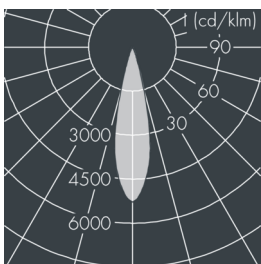

## Monocube 4

8 264 266 149

16 × 2,3 W, 2954 lm, 3000 K warm white, DALI, medium wide beam 25°

Customized solutions and modifications are possible: Special RAL, DB or NCS colours as polyester powder coat, luminaires in 2700 K and other colour temperatures and versions for high ambient temperature.

## Specification text

housing made of corrosion-resistant die-cast aluminum AlSi12, polyester powder coated by high-quality and UV-stabilized coating process, Colour: white RAL 9002, all exterior parts are stainless steel, tempered safety glass, anti-reflective coating from 1 side, dark screenprint, silicon gasket, closure with 4 stainless steel screws, for installation on poles Ø 60 - 100 mm, tiltable base made of powder coated aluminum, 2 drilled holes Ø 9 mm, spacing 95 mm, 1 centre hole Ø 13.5 mm, tilt range: 90°, 360° adjustable, cable gland: M20, connecting terminal: 5 pole, precise PMMA optics, integral driver (DALI), CRI > 80, max 2 SDCM, service life L90/B10 > 50.000 h, Beam angle (FWHM): 25°, luminous flux: 2954 lm, wattage: 37 W, delivered lumens 80 lm/W, protection type IP65, protection class I, impact resistance IK08, windage area 0,022 m<sup>2</sup>, dimensions (L×H×W): 152 × 120 × 152 mm, weight 2.4 kg

## Specification

Wattage	37 W	Beam angle (FWHM)	25°
Delivered lumens	80 lm/W	Housing colour	white RAL 9002
Light source	LED 3000 K	Power supply cable	Ø 6 – 13 mm
Color Rendering Index	CRI > 80	Protection type	IP65
Colour tolerance	max 2 SDCM	Protection class	I
Lifetime ta 25° C	L90/B10 > 50.000 h	Impact resistance	IK08
Control gear	DALI	Windage area	0,022m <sup>2</sup>
Input voltage AC	220 – 240 V	Dimensions	152 × 120 × 152 mm
Input voltage DC	220 – 240 V	Weight	2,40 kg
Voltage protection	4 kV L/N   2 kV L/PE	Max. ambient temperature ta	35°
Luminaires per B16A / C16A	23 / 39		