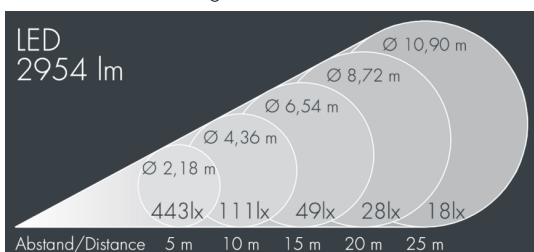

## Monocube 4

8 264 266 149

16 × 2,3 W, 2954 lm, 3000 K warm white, DALI, medium wide beam 25°

Customized solutions and modifications are possible: Special RAL, DB or NCS colours as polyester powder coat, luminaires in 2700 K and other colour temperatures and versions for high ambient temperature.

## Specification text

housing made of corrosion-resistant die-cast aluminum AlSi12, polyester powder coated by high-quality and UV-stabilized coating process, Colour: white RAL 9002, all exterior parts are stainless steel, tempered safety glass, anti-reflective coating from 1 side, dark screenprint, silicon gasket, closure with 4 stainless steel screws, for installation on poles Ø 60 - 100 mm, tiltable base made of powder coated aluminum, 2 drilled holes Ø 9 mm, spacing 95 mm, 1 centre hole Ø 13.5 mm, tilt range: 90°, 360° adjustable, cable gland: M20, connecting terminal: 5 pole, precise PMMA optics, integral driver (DALI), CRI > 80, max 2 SDCM, service life L90/B10 > 50.000 h, Beam angle (FWHM): 25°, luminous flux: 2954 lm, wattage: 37 W, delivered lumens 80 lm/W, protection type IP65, protection class I, impact resistance IK08, windage area 0,022 m<sup>2</sup>, dimensions (L×H×W): 152 × 120 × 152 mm, weight 2.4 kg

## Specification

Wattage	37 W	Beam angle (FWHM)	25°
Delivered lumens	80 lm/W	Housing colour	white RAL 9002
Light source	LED 3000 K	Power supply cable	Ø 6 – 13 mm
Color Rendering Index	CRI > 80	Protection type	IP65
Colour tolerance	max 2 SDCM	Protection class	I
Lifetime ta 25° C	L90/B10 > 50.000 h	Impact resistance	IK08
Control gear	DALI	Windage area	0,022m <sup>2</sup>
Input voltage AC	220 – 240 V	Dimensions	152 × 120 × 152 mm
Input voltage DC	220 – 240 V	Weight	2,40 kg
Voltage protection	4 kV L/N   2 kV L/PE	Max. ambient temperature ta	35°
Luminaires per B16A / C16A	23 / 39		