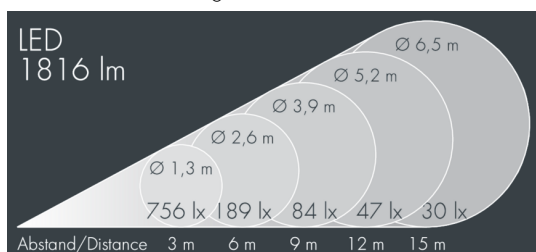

Monocube 3

8 263 255 349

9 × 2,5 W, 1816 lm, 4000 K neutral white, Casambi, medium wide beam 25°

Customized solutions and modifications are possible: Special RAL, DB or NCS colours as polyester powder coat, luminaires in 2700 K and other colour temperatures and versions for high ambient temperature.

Specification text

housing made of corrosion-resistant die-cast aluminum AlSi12, polyester powder coated by high-quality and UV-stabilized coating process, Colour: silver grey, all exterior parts are stainless steel, tempered safety glass, anti-reflective coating from 1 side, dark screenprint, silicon gasket, closure with 4 stainless steel screws, for installation on poles \varnothing 60 - 100 mm, tiltable base made of powder coated aluminum, 2 drilled holes \varnothing 9 mm, spacing 95 mm, 1 centre hole \varnothing 13.5 mm, tilt range: 90°, 360° adjustable, cable gland: M20, connecting terminal: 3 pole, precise PMMA optics, integral driver (Casambi), CRI > 80, max 2 SDCM, service life L90/B10 > 50.000 h, Beam angle (FWHM): 25°, luminous flux: 1816 lm, wattage: 23 W, delivered lumens 79 lm/W, protection type IP65, protection class I, impact resistance IK08, windage area 0,016 m², dimensions (L×H×W): 126 × 97 × 126 mm, weight 1.8 kg

Wattage	23 W	Beam angle (FWHM)	25°
Delivered lumens	79 lm/W	Housing colour	silver grey
Light source	LED 4000 K	Power supply cable	\varnothing 6 – 13 mm
Color Rendering Index	CRI > 80	Protection type	IP65
Colour tolerance	max 2 SDCM	Protection class	I
Lifetime ta 25° C	L90/B10 > 50.000 h	Impact resistance	IK08
Control gear	Casambi	Windage area	0,016m ²
Input voltage AC	220 – 240 V	Dimensions	126 × 97 × 126 mm
Input voltage DC	220 – 240 V	Weight	1,80 kg
Voltage protection	4 kV L/N 2 kV L/PE	Max. ambient temperature ta	30°
Luminaires per B16A / C16A	44 / 74		