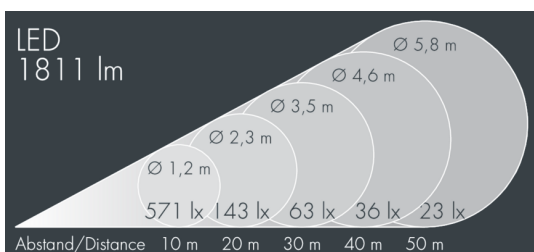

Monocube 3

8 263 256 319

9 × 2,5 W, 1811 lm, 3000 K warm white, Casambi, narrow beam 6°

Customized solutions and modifications are possible: Special RAL, DB or NCS colours as polyester powder coat, luminaires in 2700 K and other colour temperatures and versions for high ambient temperature.

Specification text

housing made of corrosion-resistant die-cast aluminum AlSi12, polyester powder coated by high-quality and UV-stabilized coating process, Colour: silver grey, all exterior parts are stainless steel, tempered safety glass, anti-reflective coating from 1 side, dark screenprint, silicon gasket, closure with 4 stainless steel screws, for installation on poles \varnothing 60 - 100 mm, tiltable base made of powder coated aluminum, 2 drilled holes \varnothing 9 mm, spacing 95 mm, 1 centre hole \varnothing 13,5 mm, tilt range: 90°, 360° adjustable, cable gland: M20, connecting terminal: 3 pole, precise PMMA optics, integral driver (Casambi), CRI > 80, max 2 SDCM, service life L90/B10 > 50.000 h, Beam angle (FWHM): 6°, luminous flux: 1811 lm, wattage: 23 W, delivered lumens 78 lm/W, protection type IP65, protection class I, impact resistance IK08, windage area 0,016 m², dimensions (L×H×W): 126 × 97 × 126 mm, weight 1.8 kg

Specification

Wattage	23 W	Beam angle (FWHM)	6°
Delivered lumens	78 lm/W	Housing colour	silver grey
Light source	LED 3000 K	Power supply cable	\varnothing 6 – 13 mm
Color Rendering Index	CRI > 80	Protection type	IP65
Colour tolerance	max 2 SDCM	Protection class	I
Lifetime ta 25° C	L90/B10 > 50.000 h	Impact resistance	IK08
Control gear	Casambi	Windage area	0,016m ²
Input voltage AC	220 – 240 V	Dimensions	126 × 97 × 126 mm
Input voltage DC	220 – 240 V	Weight	1,80 kg
Voltage protection	4 kV L/N 2 kV L/PE	Max. ambient temperature ta	30°
Luminaires per B16A / C16A	44 / 74		