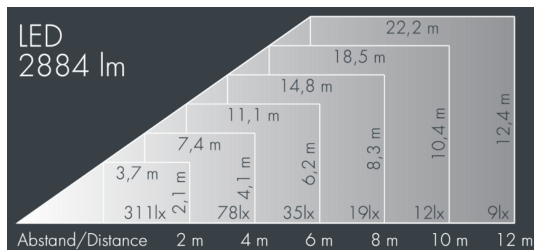

## Monoflood 2

8 202 066 069

28 W, 2884 lm, 3000 K warm white,  
axially symmetrical, narrow beam 55° / 86°

Customized solutions and modifications are possible: Special RAL, DB or NCS colours as polyester powder coat, luminaires in 2700 K and other colour temperatures and versions for high ambient temperature.

## Specification text

housing made of corrosion-resistant die-cast aluminum AlSi12, polyester powder coated by high-quality and UV-stabilized coating process, Colour: white RAL 9002, all exterior parts are stainless steel, tempered safety glass, anti-reflective coating from 1 side, dark screenprint, silicon gasket, closure with 4 stainless steel screws, mounting bracket: 2 drilled holes  $\varnothing$  7 mm, spacing 30 - 40 mm, 1 centre hole  $\varnothing$  17 mm, tilt range: 180°, cable gland: M16, connecting terminal: 3 pole, highly efficient aluminum reflector, integral driver (AC/DC), CRI > 85, 2 SCDM, service life  $L_{90/B_{10}} > 50.000$  h, Beam angle (FWHM): 55° / 86°, luminous flux: 2884 lm, wattage: 28 W, delivered lumens 103 lm/W, protection type IP67, protection class I, impact resistance IK09, windage area 0,026 m<sup>2</sup>, dimensions (LxHxW): 165 × 137 × 165 mm, weight 2.8 kg

## Specification

Wattage	28 W	Beam angle (FWHM)	55° / 86°
Delivered lumens	103 lm/W	Housing colour	white RAL 9002
Light source	LED 3000 K	Protection type	IP67
Color Rendering Index	CRI > 85	Protection class	I
Colour tolerance	2 SCDM	Impact resistance	IK09
Lifetime ta 25° C	$L_{90/B_{10}} > 50.000$ h	Windage area	0,026m <sup>2</sup>
Control gear	on / off	Dimensions	165 × 137 × 165 mm
Input voltage AC	220 – 240 V	Weight	2,80 kg
Input voltage DC	195 – 255 V	Max. ambient temperature ta	35°
Voltage protection	4 kV L/N   2 kV L/PE		
Luminaires per B16A / C16A	44 / 74		