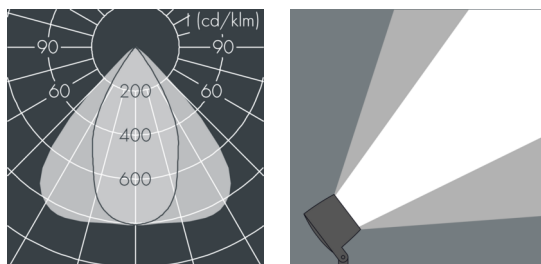

## Monoflood 2

8 202 066 069

28 W, 2884 lm, 3000 K warm white,  
axially symmetrical, narrow beam 55° / 86°

Customized solutions and modifications are possible: Special RAL, DB or NCS colours as polyester powder coat, luminaires in 2700 K and other colour temperatures and versions for high ambient temperature.

## Specification text

housing made of corrosion-resistant die-cast aluminum AlSi12, polyester powder coated by high-quality and UV-stabilized coating process, Colour: white RAL 9002, all exterior parts are stainless steel, tempered safety glass, anti-reflective coating from 1 side, dark screenprint, silicon gasket, closure with 4 stainless steel screws, mounting bracket: 2 drilled holes  $\varnothing$  7 mm, spacing 30 - 40 mm, 1 centre hole  $\varnothing$  17 mm, tilt range: 180°, cable gland: M16, connecting terminal: 3 pole, highly efficient aluminum reflector, integral driver (AC/DC), CRI > 85, 2 SCDM, service life  $L_{90/B_{10}} > 50.000$  h, Beam angle (FWHM): 55° / 86°, luminous flux: 2884 lm, wattage: 28 W, delivered lumens 103 lm/W, protection type IP67, protection class I, impact resistance IK09, windage area 0,026 m<sup>2</sup>, dimensions (LxHxW): 165 × 137 × 165 mm, weight 2.8 kg

## Specification

Wattage	28 W	Beam angle (FWHM)	55° / 86°
Delivered lumens	103 lm/W	Housing colour	white RAL 9002
Light source	LED 3000 K	Protection type	IP67
Color Rendering Index	CRI > 85	Protection class	I
Colour tolerance	2 SCDM	Impact resistance	IK09
Lifetime ta 25° C	$L_{90/B_{10}} > 50.000$ h	Windage area	0,026m <sup>2</sup>
Control gear	on / off	Dimensions	165 × 137 × 165 mm
Input voltage AC	220 – 240 V	Weight	2,80 kg
Input voltage DC	195 – 255 V	Max. ambient temperature ta	35°
Voltage protection	4 kV L/N   2 kV L/PE		
Luminaires per B16A / C16A	44 / 74		