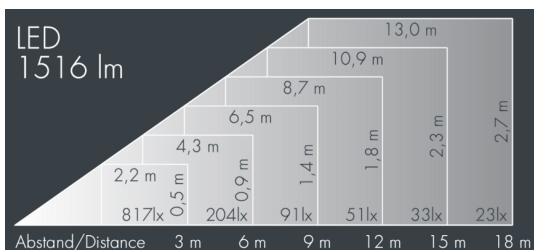

## Monoflood 2

8 202 246 139

5 × 5,6 W, 1516 lm, 3000 K warm white, DALI, linear, horizontal 9° / 40°

Customized solutions and modifications are possible: Special RAL, DB or NCS colours as polyester powder coat, luminaires in 2700 K and other colour temperatures and versions for high ambient temperature.

## Specification text

housing made of corrosion-resistant die-cast aluminum AlSi12, polyester powder coated by high-quality and UV-stabilized coating process, Colour: black RAL 7021, all exterior parts are stainless steel, tempered safety glass, anti-reflective coating from 1 side, dark screenprint, silicon gasket, closure with 4 stainless steel screws, for installation on poles Ø 60 - 100 mm, tiltable base made of powder coated aluminum, 2 drilled holes Ø 9 mm, spacing 95 mm, 1 centre hole Ø 13.5 mm, tilt range: 90°, 360° adjustable, cable gland: M16, connecting terminal: 5 pole, precise PMMA optics, integral driver (DALI), CRI > 80, max 2 SDCM, service life L90/B10 > 50.000 h, Beam angle (FWHM): 9° / 40°, luminous flux: 1516 lm, wattage: 27 W, delivered lumens 57 lm/W, protection type IP67, protection class I, impact resistance IK09, windage area 0,024 m<sup>2</sup>, dimensions (L×H×W): 165 × 137 × 165 mm, weight 3,2 kg

## Specification

Wattage	27 W	Beam angle (FWHM)	9° / 40°
Delivered lumens	57 lm/W	Housing colour	black RAL 7021
Light source	LED 3000 K	Protection type	IP67
Color Rendering Index	CRI > 80	Protection class	I
Colour tolerance	max 2 SDCM	Impact resistance	IK09
Lifetime ta 25° C	L90/B10 > 50.000 h	Windage area	0,024m <sup>2</sup>
Control gear	DALI	Dimensions	165 × 137 × 165 mm
Input voltage AC	220 – 240 V	Weight	3,20 kg
Input voltage DC	190 – 255 V	Max. ambient temperature ta	40°
Voltage protection	2 kV L/N   2 kV L/PE		
Luminaires per B16A / C16A	50 / 85		