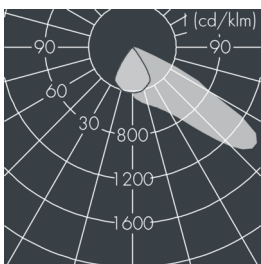

MonoFlood 2

8 202 256 099

27 W, 2774 lm, 3000 K warm white, asymmetrical beam 53°

Customized solutions and modifications are possible: Special RAL, DB or NCS colours as polyester powder coat, luminaires in 2700 K and other colour temperatures and versions for high ambient temperature.

Specification text

housing made of corrosion-resistant die-cast aluminum AlSi12, polyester powder coated by high-quality and UV-stabilized coating process, Colour: silver grey, all exterior parts are stainless steel, tempered safety glass, anti-reflective coating from 1 side, dark screenprint, silicon gasket, closure with 4 stainless steel screws, for installation on poles \varnothing 60 - 100 mm, tiltable base made of powder coated aluminum, 2 drilled holes \varnothing 9 mm, spacing 95 mm, 1 centre hole \varnothing 13.5 mm, tilt range: 90°, 360° adjustable, cable gland: M16, connecting terminal: 3 pole, highly efficient aluminum reflector, integral driver (AC/DC), CRI > 80, max 2 SDCM, service life L_{90}/B_{10} > 50.000 h, luminous flux: 2774 lm, wattage: 27 W, delivered lumens 103 lm/W, protection type IP67, protection class I, impact resistance IK09, windage area 0,026 m², dimensions (L×H×W): 165 × 137 × 165 mm, weight 3 kg

IP67 IK09

Specification

Wattage	27 W	Housing colour	silver grey
Delivered lumens	103 lm/W	Power supply cable	\varnothing 6 – 13 mm
Light source	LED 3000 K	Protection type	IP67
Color Rendering Index	CRI > 80	Protection class	I
Colour tolerance	max 2 SDCM	Impact resistance	IK09
Lifetime ta 25° C	L_{90}/B_{10} > 50.000 h	Windage area	0,026m ²
Control gear	on / off	Dimensions	165 × 137 × 165 mm
Input voltage AC	220 – 240 V	Weight	3,00 kg
Input voltage DC	195 – 255 V	Max. ambient temperature ta	35°
Voltage protection	4 kV L/N 2 kV L/PE		
Luminaires per B16A / C16A	44 / 74		