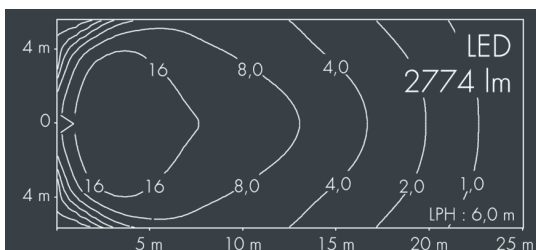

MonoFlood 2

8 202 256 099

27 W, 2774 lm, 3000 K warm white, asymmetrical beam 53°

Customized solutions and modifications are possible: Special RAL, DB or NCS colours as polyester powder coat, luminaires in 2700 K and other colour temperatures and versions for high ambient temperature.

Specification text

housing made of corrosion-resistant die-cast aluminum AlSi12, polyester powder coated by high-quality and UV-stabilized coating process, Colour: silver grey, all exterior parts are stainless steel, tempered safety glass, anti-reflective coating from 1 side, dark screenprint, silicon gasket, closure with 4 stainless steel screws, for installation on poles \varnothing 60 - 100 mm, tiltable base made of powder coated aluminum, 2 drilled holes \varnothing 9 mm, spacing 95 mm, 1 centre hole \varnothing 13.5 mm, tilt range: 90°, 360° adjustable, cable gland: M16, connecting terminal: 3 pole, highly efficient aluminum reflector, integral driver (AC/DC), CRI > 80, max 2 SDCM, service life L_{90}/B_{10} > 50.000 h, luminous flux: 2774 lm, wattage: 27 W, delivered lumens 103 lm/W, protection type IP67, protection class I, impact resistance IK09, windage area 0,026 m², dimensions (L×H×W): 165 × 137 × 165 mm, weight 3 kg

IP67 IK09

Specification

Wattage	27 W	Housing colour	silver grey
Delivered lumens	103 lm/W	Power supply cable	\varnothing 6 – 13 mm
Light source	LED 3000 K	Protection type	IP67
Color Rendering Index	CRI > 80	Protection class	I
Colour tolerance	max 2 SDCM	Impact resistance	IK09
Lifetime ta 25° C	L_{90}/B_{10} > 50.000 h	Windage area	0,026m ²
Control gear	on / off	Dimensions	165 × 137 × 165 mm
Input voltage AC	220 – 240 V	Weight	3,00 kg
Input voltage DC	195 – 255 V	Max. ambient temperature ta	35°
Voltage protection	4 kV L/N 2 kV L/PE		
Luminaires per B16A / C16A	44 / 74		