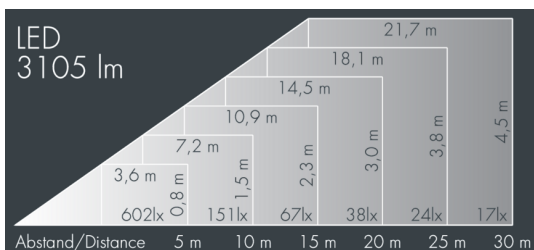

### MonoFlood 3

8 203 246 139

9 × 6 W, 3105 lm, 3000 K warm white, DALI, linear, horizontal 9° / 40°

Customized solutions and modifications are possible: Special RAL, DB or NCS colours as polyester powder coat, luminaires in 2700 K and other colour temperatures and versions for high ambient temperature.

### Specification text

housing made of corrosion-resistant die-cast aluminum AlSi12, polyester powder coated by high-quality and UV-stabilized coating process, Colour: black RAL 7021, all exterior parts are stainless steel, tempered safety glass, anti-reflective coating from 1 side, dark screenprint, silicon gasket, closure with 4 stainless steel screws, for installation on poles Ø 60 - 100 mm, tiltable base made of powder coated aluminum, 2 drilled holes Ø 9 mm, spacing 95 mm, 1 centre hole Ø 13.5 mm, tilt range: 90°, 360° adjustable, cable gland: M20, connecting terminal: 5 pole, precise PMMA optics, integral driver (DALI), CRI > 80, max 2 SDCM, service life L90/B10 > 50.000 h, Beam angle (FWHM): 9° / 40°, luminous flux: 3105 lm, wattage: 54 W, delivered lumens 58 lm/W, protection type IP67, protection class I, impact resistance IK10, windage area 0,034 m<sup>2</sup>, dimensions (L×H×W): 200 × 156 × 200 mm, weight 4.7 kg

### Specification

Wattage	54 W	Beam angle (FWHM)	9° / 40°
Delivered lumens	58 lm/W	Housing colour	black RAL 7021
Light source	LED 3000 K	Protection type	IP67
Color Rendering Index	CRI > 80	Protection class	I
Colour tolerance	max 2 SDCM	Impact resistance	IK10
Lifetime ta 25° C	L90/B10 > 50.000 h	Windage area	0,034m <sup>2</sup>
Control gear	DALI	Dimensions	200 × 156 × 200 mm
Input voltage AC	220 – 240 V	Weight	4,70 kg
Input voltage DC	220 – 240 V	Max. ambient temperature ta	35°
Voltage protection	2 kV L/N   4 kV L/PE		
Luminaires per B16A / C16A	10 / 16		