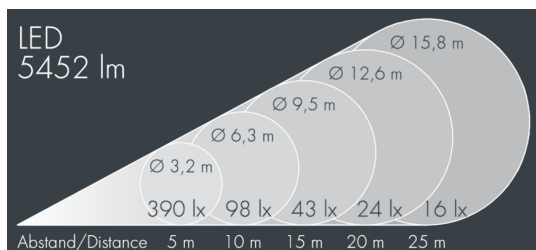

MonoFlood 4

8 204 255 149

13 × 7,5 W, 5452 lm, 4000 K neutral white, DALI, medium wide beam 35°

Customized solutions and modifications are possible: Special RAL, DB or NCS colours as polyester powder coat, luminaires in 2700 K and other colour temperatures and versions for high ambient temperature.

Specification text

housing made of corrosion-resistant die-cast aluminum AlSi12, polyester powder coated by high-quality and UV-stabilized coating process, Colour: silver grey, all exterior parts are stainless steel, tempered safety glass, anti-reflective coating from 1 side, dark screenprint, silicon gasket, closure with 4 stainless steel screws, for installation on poles \varnothing 60 - 100 mm, tiltable base made of powder coated aluminum, 2 drilled holes \varnothing 9 mm, spacing 95 mm, 1 centre hole \varnothing 13.5 mm, tilt range: 90°, 360° adjustable, cable gland: M20, connecting terminal: 5 pole, precise PMMA optics, integral driver (DALI), CRI > 80, max 3 SDCM, service life L90/B10 > 50.000 h, Beam angle (FWHM): 35°, luminous flux: 5452 lm, wattage: 98 W, delivered lumens 56 lm/W, protection type IP67, protection class I, impact resistance IK10, windage area 0,048 m², dimensions (L×H×W): 250 × 176 × 250 mm, weight 6.9 kg

IP 67 IK 10

Specification

Wattage	98 W	Beam angle (FWHM)	35°
Delivered lumens	56 lm/W	Housing colour	silver grey
Light source	LED 4000 K	Power supply cable	\varnothing 6 – 13 mm
Color Rendering Index	CRI > 80	Protection type	IP67
Colour tolerance	max 3 SDCM	Protection class	I
Lifetime ta 25° C	L90/B10 > 50.000 h	Impact resistance	IK10
Control gear	DALI	Windage area	0,048m ²
Input voltage AC	100 – 280 V	Dimensions	250 × 176 × 250 mm
Input voltage DC	140 – 380 V	Weight	6,90 kg
Voltage protection	4 kV L/N 10 kV L/PE	Max. ambient temperature ta	35°