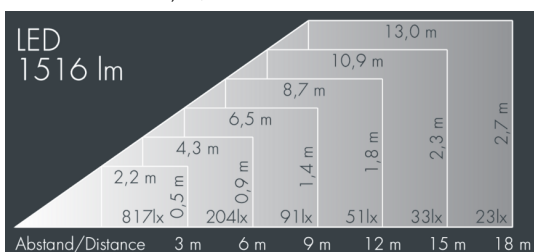

## Monoflood 2

8 202 246 139

5 × 5,6 W, 1516 lm, 3000 K warm white, DALI, linear, horizontal 9° / 40°

Customized solutions and modifications are possible: Special RAL, DB or NCS colours as polyester powder coat, luminaires in 2700 K and other colour temperatures and versions for high ambient temperature.

## Specification text

housing made of corrosion-resistant die-cast aluminum AlSi12, polyester powder coated by high-quality and UV-stabilized coating process, Colour: black RAL 7021, all exterior parts are stainless steel, tempered safety glass, anti-reflective coating from 1 side, dark screenprint, silicon gasket, closure with 4 stainless steel screws, for installation on poles Ø 60 - 100 mm, tiltable base made of powder coated aluminum, 2 drilled holes Ø 9 mm, spacing 95 mm, 1 centre hole Ø 13.5 mm, tilt range: 90°, 360° adjustable, cable gland: M16, connecting terminal: 5 pole, precise PMMA optics, integral driver (DALI), CRI > 80, max 2 SDCM, service life L90/B10 > 50.000 h, Beam angle (FWHM): 9° / 40°, luminous flux: 1516 lm, wattage: 27 W, delivered lumens 57 lm/W, protection type IP67, protection class I, impact resistance IK09, windage area 0,024 m<sup>2</sup>, dimensions (L×H×W): 165 × 137 × 165 mm, weight 3,2 kg

## Specification

Wattage	27 W	Beam angle (FWHM)	9° / 40°
Delivered lumens	57 lm/W	Housing colour	black RAL 7021
Light source	LED 3000 K	Protection type	IP67
Color Rendering Index	CRI > 80	Protection class	I
Colour tolerance	max 2 SDCM	Impact resistance	IK09
Lifetime ta 25° C	L90/B10 > 50.000 h	Windage area	0,024m <sup>2</sup>
Control gear	DALI	Dimensions	165 × 137 × 165 mm
Input voltage AC	220 – 240 V	Weight	3,20 kg
Input voltage DC	190 – 255 V	Max. ambient temperature ta	40°
Voltage protection	2 kV L/N   2 kV L/PE		
Luminaires per B16A / C16A	50 / 85		