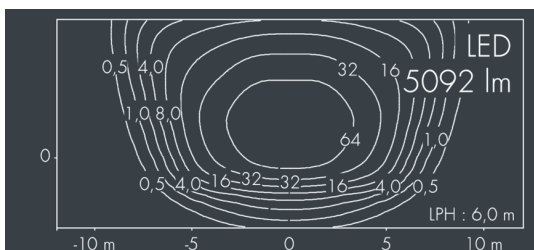

MonoFlood 3

8 203 256 069

52 W, 5092 lm, 3000 K warm white,
axially symmetrical, narrow beam 45° / 69°

Customized solutions and modifications are possible: Special RAL, DB or NCS colours as polyester powder coat, luminaires in 2700 K and other colour temperatures and versions for high ambient temperature.

Specification text

housing made of corrosion-resistant die-cast aluminum AlSi12, polyester powder coated by high-quality and UV-stabilized coating process, Colour: silver grey, all exterior parts are stainless steel, tempered safety glass, anti-reflective coating from 1 side, dark screenprint, silicon gasket, closure with 4 stainless steel screws, for installation on poles \varnothing 60 - 100 mm, tiltable base made of powder coated aluminum, 2 drilled holes \varnothing 9 mm, spacing 95 mm, 1 centre hole \varnothing 13.5 mm, tilt range: 90°, 360° adjustable, cable gland: M20, connecting terminal: 3 pole, highly efficient aluminum reflector, integral driver (AC/DC), CRI > 85, 2 SCDM, service life $L_{90}/B_{10} > 50.000$ h, Beam angle (FWHM): 45° / 69°, luminous flux: 5092 lm, wattage: 52 W, delivered lumens 98 lm/W, protection type IP67, protection class I, impact resistance IK10, windage area 0,034 m², dimensions (L×H×W): 200 × 156 × 200 mm, weight 4.4 kg

IP 67 IK 10

Specification

Wattage	52 W	Beam angle (FWHM)	45° / 69°
Delivered lumens	98 lm/W	Housing colour	silver grey
Light source	LED 3000 K	Protection type	IP67
Color Rendering Index	CRI > 85	Protection class	I
Colour tolerance	2 SCDM	Impact resistance	IK10
Lifetime ta 25° C	$L_{90}/B_{10} > 50.000$ h	Windage area	0,034m ²
Control gear	on / off	Dimensions	200 × 156 × 200 mm
Input voltage AC	220 – 240 V	Weight	4,40 kg
Input voltage DC	220 – 240 V	Max. ambient temperature ta	30°
Luminaires per B16A / C16A	30 / 51		