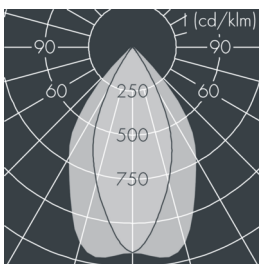

MonoFlood 3

8 203 256 069

52 W, 5092 lm, 3000 K warm white,
axially symmetrical, narrow beam 45° / 69°

Customized solutions and modifications are possible: Special RAL, DB or NCS colours as polyester powder coat, luminaires in 2700 K and other colour temperatures and versions for high ambient temperature.

Specification text

housing made of corrosion-resistant die-cast aluminum AlSi12, polyester powder coated by high-quality and UV-stabilized coating process, Colour: silver grey, all exterior parts are stainless steel, tempered safety glass, anti-reflective coating from 1 side, dark screenprint, silicon gasket, closure with 4 stainless steel screws, for installation on poles \varnothing 60 - 100 mm, tiltable base made of powder coated aluminum, 2 drilled holes \varnothing 9 mm, spacing 95 mm, 1 centre hole \varnothing 13.5 mm, tilt range: 90°, 360° adjustable, cable gland: M20, connecting terminal: 3 pole, highly efficient aluminum reflector, integral driver (AC/DC), CRI > 85, 2 SCDM, service life $L_{90}/B_{10} > 50.000$ h, Beam angle (FWHM): 45° / 69°, luminous flux: 5092 lm, wattage: 52 W, delivered lumens 98 lm/W, protection type IP67, protection class I, impact resistance IK10, windage area 0,034 m², dimensions (L×H×W): 200 × 156 × 200 mm, weight 4.4 kg

IP 67 IK 10

Specification

Wattage	52 W	Beam angle (FWHM)	45° / 69°
Delivered lumens	98 lm/W	Housing colour	silver grey
Light source	LED 3000 K	Protection type	IP67
Color Rendering Index	CRI > 85	Protection class	I
Colour tolerance	2 SCDM	Impact resistance	IK10
Lifetime ta 25° C	$L_{90}/B_{10} > 50.000$ h	Windage area	0,034m ²
Control gear	on / off	Dimensions	200 × 156 × 200 mm
Input voltage AC	220 – 240 V	Weight	4,40 kg
Input voltage DC	220 – 240 V	Max. ambient temperature ta	30°
Luminaires per B16A / C16A	30 / 51		