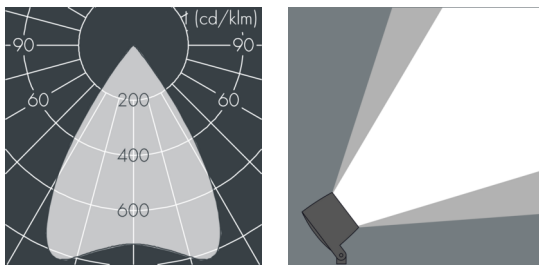

Monoflood 4

8 204 255 059

4 × 25,5 W, 1 2738 lm, 4000 K neutral white, axially symmetrical wide beam 65° / 66°

Customized solutions and modifications are possible: Special RAL, DB or NCS colours as polyester powder coat, luminaires in 2700 K and other colour temperatures and versions for high ambient temperature.

Specification text

housing made of corrosion-resistant die-cast aluminum AlSi12, polyester powder coated by high-quality and UV-stabilized coating process, Colour: silver grey, all exterior parts are stainless steel, tempered safety glass, anti-reflective coating from 1 side, dark screenprint, silicon gasket, closure with 4 stainless steel screws, for installation on poles Ø 60 - 100 mm, tiltable base made of powder coated aluminum, 2 drilled holes Ø 9 mm, spacing 95 mm, 1 centre hole Ø 13.5 mm, tilt range: 90°, 360° adjustable, cable gland: M20, connecting terminal: 3 pole, highly efficient aluminum reflector, integral driver (AC/DC), CRI > 80, max 2 SDCM, service life L90/B10 > 50.000 h, Beam angle (FWHM): 65° / 66°, luminous flux: 1 2738 lm, wattage: 102 W, delivered lumens 125 lm/W, protection type IP67, protection class I, impact resistance IK10, windage area 0,048 m², dimensions (L×H×W): 250 × 170 × 250 mm, weight 6.5 kg

Specification

Wattage	102 W	Beam angle (FWHM)	65° / 66°
Delivered lumens	125 lm/W	Housing colour	silver grey
Light source	LED 4000 K	Power supply cable	Ø 6 – 13 mm
Color Rendering Index	CRI > 80	Protection type	IP67
Colour tolerance	max 2 SDCM	Protection class	I
Lifetime ta 25° C	L90/B10 > 50.000 h	Impact resistance	IK10
Control gear	on / off	Windage area	0,048m ²
Input voltage AC	100 – 280 V	Dimensions	250 × 170 × 250 mm
Input voltage DC	140 – 380 V	Weight	6,50 kg
Voltage protection	4 kV L/N 10 kV L/PE	Max. ambient temperature ta	35°