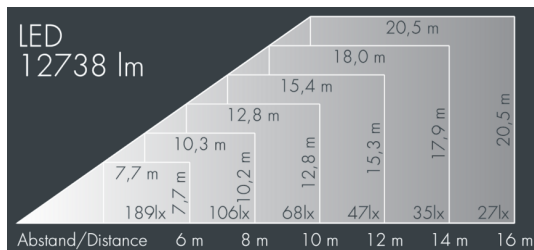

Monoflood 4

8 204 255 059

4 × 25,5 W, 1 2738 lm, 4000 K neutral white, axially symmetrical wide beam 65° / 66°

Customized solutions and modifications are possible: Special RAL, DB or NCS colours as polyester powder coat, luminaires in 2700 K and other colour temperatures and versions for high ambient temperature.

Specification text

housing made of corrosion-resistant die-cast aluminum AlSi12, polyester powder coated by high-quality and UV-stabilized coating process, Colour: silver grey, all exterior parts are stainless steel, tempered safety glass, anti-reflective coating from 1 side, dark screenprint, silicon gasket, closure with 4 stainless steel screws, for installation on poles Ø 60 - 100 mm, tiltable base made of powder coated aluminum, 2 drilled holes Ø 9 mm, spacing 95 mm, 1 centre hole Ø 13.5 mm, tilt range: 90°, 360° adjustable, cable gland: M20, connecting terminal: 3 pole, highly efficient aluminum reflector, integral driver (AC/DC), CRI > 80, max 2 SDCM, service life L90/B10 > 50.000 h, Beam angle (FWHM): 65° / 66°, luminous flux: 1 2738 lm, wattage: 102 W, delivered lumens 125 lm/W, protection type IP67, protection class I, impact resistance IK10, windage area 0,048 m², dimensions (L×H×W): 250 × 170 × 250 mm, weight 6.5 kg

Specification

Wattage	102 W	Beam angle (FWHM)	65° / 66°
Delivered lumens	125 lm/W	Housing colour	silver grey
Light source	LED 4000 K	Power supply cable	Ø 6 – 13 mm
Color Rendering Index	CRI > 80	Protection type	IP67
Colour tolerance	max 2 SDCM	Protection class	I
Lifetime ta 25° C	L90/B10 > 50.000 h	Impact resistance	IK10
Control gear	on / off	Windage area	0,048m ²
Input voltage AC	100 – 280 V	Dimensions	250 × 170 × 250 mm
Input voltage DC	140 – 380 V	Weight	6,50 kg
Voltage protection	4 kV L/N 10 kV L/PE	Max. ambient temperature ta	35°