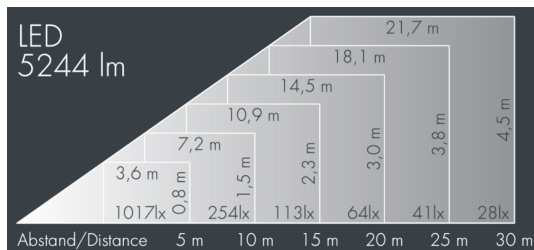

## Monoflood 4

8 204 256 029

13 × 7,5 W, 5244 lm, 3000 K warm white,  
linear, vertical 40° / 9°

Customized solutions and modifications are possible: Special RAL, DB or NCS colours as polyester powder coat, luminaires in 2700 K and other colour temperatures and versions for high ambient temperature.

## Specification text

housing made of corrosion-resistant die-cast aluminum AlSi12, polyester powder coated by high-quality and UV-stabilized coating process, Colour: silver grey, all exterior parts are stainless steel, tempered safety glass, anti-reflective coating from 1 side, dark screenprint, silicon gasket, closure with 4 stainless steel screws, for installation on poles  $\varnothing$  60 - 100 mm, tiltable base made of powder coated aluminum, 2 drilled holes  $\varnothing$  9 mm, spacing 95 mm, 1 centre hole  $\varnothing$  13.5 mm, tilt range: 90°, 360° adjustable, cable gland: M20, connecting terminal: 3 pole, precise PMMA optics, integral driver (AC/DC), CRI > 80, max 3 SDCM, service life L90/B10 > 50.000 h, Beam angle (FWHM): 40° / 9°, luminous flux: 5244 lm, wattage: 98 W, delivered lumens 54 lm/W, protection type IP67, protection class I, impact resistance IK10, windage area 0,048 m<sup>2</sup>, dimensions (L×H×W): 250 × 176 × 250 mm, weight 6.9 kg

## Specification

Wattage	98 W	Beam angle (FWHM)	40° / 9°
Delivered lumens	54 lm/W	Housing colour	silver grey
Light source	LED 3000 K	Protection type	IP67
Color Rendering Index	CRI > 80	Protection class	I
Colour tolerance	max 3 SDCM	Impact resistance	IK10
Lifetime ta 25° C	L90/B10 > 50.000 h	Windage area	0,048m <sup>2</sup>
Control gear	on / off	Dimensions	250 × 176 × 250 mm
Input voltage AC	100 – 280 V	Weight	6,90 kg
Input voltage DC	140 – 380 V	Max. ambient temperature ta	35°
Voltage protection	4 kV L/N   10 kV L/PE		