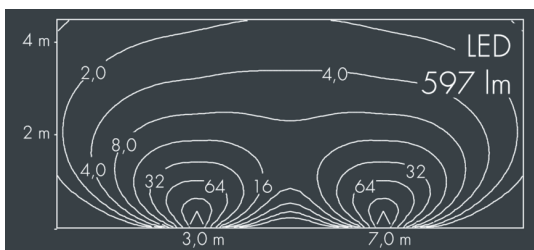

Monoline 1

8 780 756 009

4 × 2,5 W, 597 lm, 3000 K warm white,
wall washer 34° / 126°

Customized solutions and modifications are possible: Special RAL, DB or NCS colours as polyester powder coat, luminaires in 2700 K and other colour temperatures and versions for high ambient temperature.

Specification text

housing made of corrosion-resistant die-cast aluminum AlSi12, polyester powder coated by high-quality and UV-stabilized coating process, Colour: silver grey, all exterior parts are stainless steel, tempered safety glass, anti-reflective coating from 1 side, with partial frosting for uniform light diffraction and dark silk-print, silicon gasket, closure with 4 stainless steel screws, mounting plate: 2 drilled holes Ø 7 mm, spacing 45 mm, tilt range: 180°, cable gland: M20, connecting terminal: 3 pole, highly efficient optics made of transparent thermoplastic for precise lighting tasks, integral driver (AC/DC), CRI > 80, max 3 SDCM, service life L80/B20 > 50.000 h, Beam angle (FWHM): 34° / 126°, luminous flux: 597 lm, wattage: 10 W, delivered lumens 60 lm/W, protection type IP65, protection class I, impact resistance IK08, windage area 0,016 m², dimensions (L×H×W): 222 × 50 × 62 mm, weight 1.4 kg

Wattage	10 W	Beam angle (FWHM)	34° / 126°
Delivered lumens	60 lm/W	Housing colour	silver grey
Light source	LED 3000 K	Power supply cable	Ø 6 – 13 mm
Color Rendering Index	CRI > 80	Protection type	IP65
Colour tolerance	max 3 SDCM	Protection class	I
Lifetime ta 25° C	L80/B20 > 50.000 h	Impact resistance	IK08
Control gear	on / off	Windage area	0,016m ²
Input voltage AC	220 – 240 V	Dimensions	222 × 50 × 62 mm
Input voltage DC	220 – 240 V	Weight	1,40 kg
Voltage protection	2 kV L/N 4 kV L/PE	Max. ambient temperature ta	40°
Luminaires per B16A / C16A	50 / 50		