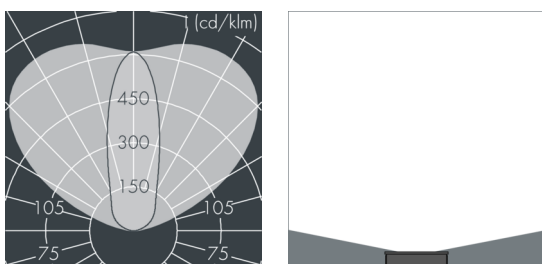

Monoline 1

8 780 756 009

4 × 2,5 W, 597 lm, 3000 K warm white,
wall washer 34° / 126°

Customized solutions and modifications are possible: Special RAL, DB or NCS colours as polyester powder coat, luminaires in 2700 K and other colour temperatures and versions for high ambient temperature.

Specification text

housing made of corrosion-resistant die-cast aluminum AlSi12, polyester powder coated by high-quality and UV-stabilized coating process, Colour: silver grey, all exterior parts are stainless steel, tempered safety glass, anti-reflective coating from 1 side, with partial frosting for uniform light diffraction and dark silk-print, silicon gasket, closure with 4 stainless steel screws, mounting plate: 2 drilled holes Ø 7 mm, spacing 45 mm, tilt range: 180°, cable gland: M20, connecting terminal: 3 pole, highly efficient optics made of transparent thermoplastic for precise lighting tasks, integral driver (AC/DC), CRI > 80, max 3 SDCM, service life L80/B20 > 50.000 h, Beam angle (FWHM): 34° / 126°, luminous flux: 597 lm, wattage: 10 W, delivered lumens 60 lm/W, protection type IP65, protection class I, impact resistance IK08, windage area 0,016 m², dimensions (L×H×W): 222 × 50 × 62 mm, weight 1.4 kg

Wattage	10 W	Beam angle (FWHM)	34° / 126°
Delivered lumens	60 lm/W	Housing colour	silver grey
Light source	LED 3000 K	Power supply cable	Ø 6 – 13 mm
Color Rendering Index	CRI > 80	Protection type	IP65
Colour tolerance	max 3 SDCM	Protection class	I
Lifetime ta 25° C	L80/B20 > 50.000 h	Impact resistance	IK08
Control gear	on / off	Windage area	0,016m ²
Input voltage AC	220 – 240 V	Dimensions	222 × 50 × 62 mm
Input voltage DC	220 – 240 V	Weight	1,40 kg
Voltage protection	2 kV L/N 4 kV L/PE	Max. ambient temperature ta	40°
Luminaires per B16A / C16A	50 / 50		