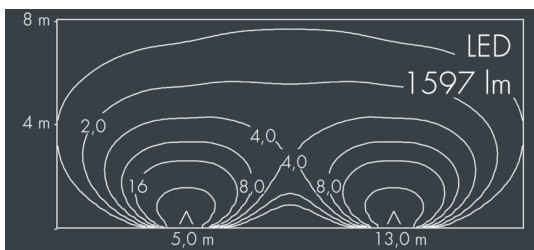

Monoline 2

8 781 745 009

6 × 4,7 W, 1 597 lm, 4000 K neutral white,
wall washer 32° / 128°

Customized solutions and modifications are possible: Special RAL, DB or NCS colours as polyester powder coat, luminaires in 2700 K and other colour temperatures and versions for high ambient temperature.

Specification text

housing made of corrosion-resistant die-cast aluminum AlSi12, polyester powder coated by high-quality and UV-stabilized coating process, Colour: black RAL 7021, all exterior parts are stainless steel, tempered safety glass, anti-reflective coating from 1 side, with partial frosting for uniform light diffraction and dark silk-print, silicon gasket, closure with 4 stainless steel screws, mounting plate: 2 drilled holes Ø 7 mm, spacing 45 mm, tilt range: 180°, cable gland: M20, connecting terminal: 3 pole, highly efficient optics made of transparent thermoplastic for precise lighting tasks, integral driver (AC/DC), CRI > 80, max 3 SDCM, service life L80/B20 > 50.000 h, Beam angle (FWHM): 32° / 128°, luminous flux: 1 597 lm, wattage: 28 W, delivered lumens 57 lm/W, protection type IP65, protection class I, impact resistance IK08, windage area 0,037 m², dimensions (L×H×W): 472 × 50 × 62 mm, weight 2.3 kg

Specification

Wattage	28 W	Beam angle (FWHM)	32° / 128°
Delivered lumens	57 lm/W	Housing colour	black RAL 7021
Light source	LED 4000 K	Power supply cable	Ø 6 – 13 mm
Color Rendering Index	CRI > 80	Protection type	IP65
Colour tolerance	max 3 SDCM	Protection class	I
Lifetime ta 25° C	L80/B20 > 50.000 h	Impact resistance	IK08
Control gear	on / off	Windage area	0,037m ²
Input voltage AC	220 – 240 V	Dimensions	472 × 50 × 62 mm
Input voltage DC	200 – 240 V	Weight	2,30 kg
Voltage protection	2 kV L/N 2 kV L/PE	Max. ambient temperature ta	35°
Luminaires per B16A / C16A	50 / 85		