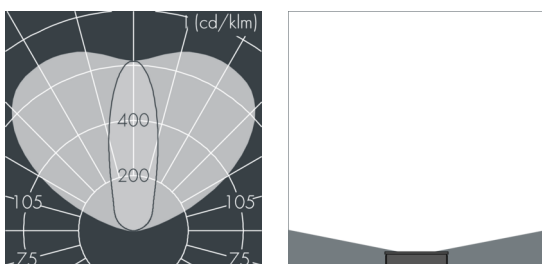

Monoline 2

8 781 745 009

6 × 4,7 W, 1 597 lm, 4000 K neutral white,
wall washer 32° / 128°

Customized solutions and modifications are possible: Special RAL, DB or NCS colours as polyester powder coat, luminaires in 2700 K and other colour temperatures and versions for high ambient temperature.

Specification text

housing made of corrosion-resistant die-cast aluminum AlSi12, polyester powder coated by high-quality and UV-stabilized coating process, Colour: black RAL 7021, all exterior parts are stainless steel, tempered safety glass, anti-reflective coating from 1 side, with partial frosting for uniform light diffraction and dark silk-print, silicon gasket, closure with 4 stainless steel screws, mounting plate: 2 drilled holes Ø 7 mm, spacing 45 mm, tilt range: 180°, cable gland: M20, connecting terminal: 3 pole, highly efficient optics made of transparent thermoplastic for precise lighting tasks, integral driver (AC/DC), CRI > 80, max 3 SDCM, service life L80/B20 > 50.000 h, Beam angle (FWHM): 32° / 128°, luminous flux: 1 597 lm, wattage: 28 W, delivered lumens 57 lm/W, protection type IP65, protection class I, impact resistance IK08, windage area 0,037 m², dimensions (L×H×W): 472 × 50 × 62 mm, weight 2.3 kg

Specification

Wattage	28 W	Beam angle (FWHM)	32° / 128°
Delivered lumens	57 lm/W	Housing colour	black RAL 7021
Light source	LED 4000 K	Power supply cable	Ø 6 – 13 mm
Color Rendering Index	CRI > 80	Protection type	IP65
Colour tolerance	max 3 SDCM	Protection class	I
Lifetime ta 25° C	L80/B20 > 50.000 h	Impact resistance	IK08
Control gear	on / off	Windage area	0,037m ²
Input voltage AC	220 – 240 V	Dimensions	472 × 50 × 62 mm
Input voltage DC	200 – 240 V	Weight	2,30 kg
Voltage protection	2 kV L/N 2 kV L/PE	Max. ambient temperature ta	35°
Luminaires per B16A / C16A	50 / 85		