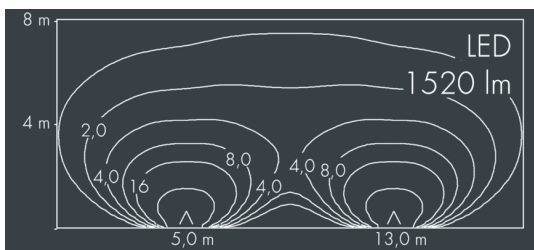

Monoline 2

8 781 746 009

6 × 4,7 W, 1521 lm, 3000 K warm white,
wall washer 32° / 128°

Customized solutions and modifications are possible: Special RAL, DB or NCS colours as polyester powder coat, luminaires in 2700 K and other colour temperatures and versions for high ambient temperature.

Specification text

housing made of corrosion-resistant die-cast aluminum AlSi12, polyester powder coated by high-quality and UV-stabilized coating process, Colour: black RAL 7021, all exterior parts are stainless steel, tempered safety glass, anti-reflective coating from 1 side, with partial frosting for uniform light diffraction and dark silk-print, silicon gasket, closure with 4 stainless steel screws, mounting plate: 2 drilled holes Ø 7 mm, spacing 45 mm, tilt range: 180°, cable gland: M20, connecting terminal: 3 pole, highly efficient optics made of transparent thermoplastic for precise lighting tasks, integral driver (AC/DC), CRI > 80, max 3 SDCM, service life L80/B20 > 50.000 h, Beam angle (FWHM): 32° / 128°, luminous flux: 1521 lm, wattage: 28 W, delivered lumens 54 lm/W, protection type IP65, protection class I, impact resistance IK08, windage area 0,037 m², dimensions (L×H×W): 472 × 50 × 62 mm, weight 2.3 kg

Specification

Wattage	28 W	Beam angle (FWHM)	32° / 128°
Delivered lumens	54 lm/W	Housing colour	black RAL 7021
Light source	LED 3000 K	Power supply cable	Ø 6 – 13 mm
Color Rendering Index	CRI > 80	Protection type	IP65
Colour tolerance	max 3 SDCM	Protection class	I
Lifetime ta 25° C	L80/B20 > 50.000 h	Impact resistance	IK08
Control gear	on / off	Windage area	0,037m ²
Input voltage AC	220 – 240 V	Dimensions	472 × 50 × 62 mm
Input voltage DC	200 – 240 V	Weight	2,30 kg
Voltage protection	2 kV L/N 2 kV L/PE	Max. ambient temperature ta	35°
Luminaires per B16A / C16A	50 / 85		