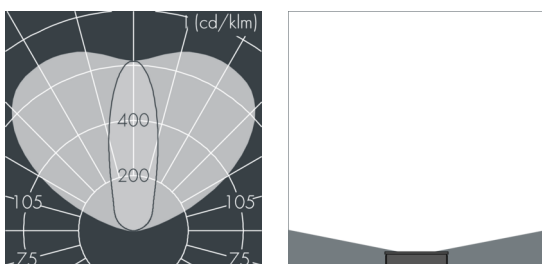

Monoline 2

8 781 746 009

6 × 4,7 W, 1521 lm, 3000 K warm white,
wall washer 32° / 128°

Customized solutions and modifications are possible: Special RAL, DB or NCS colours as polyester powder coat, luminaires in 2700 K and other colour temperatures and versions for high ambient temperature.

Specification text

housing made of corrosion-resistant die-cast aluminum AlSi12, polyester powder coated by high-quality and UV-stabilized coating process, Colour: black RAL 7021, all exterior parts are stainless steel, tempered safety glass, anti-reflective coating from 1 side, with partial frosting for uniform light diffraction and dark silk-print, silicon gasket, closure with 4 stainless steel screws, mounting plate: 2 drilled holes Ø 7 mm, spacing 45 mm, tilt range: 180°, cable gland: M20, connecting terminal: 3 pole, highly efficient optics made of transparent thermoplastic for precise lighting tasks, integral driver (AC/DC), CRI > 80, max 3 SDCM, service life L80/B20 > 50.000 h, Beam angle (FWHM): 32° / 128°, luminous flux: 1521 lm, wattage: 28 W, delivered lumens 54 lm/W, protection type IP65, protection class I, impact resistance IK08, windage area 0,037 m², dimensions (L×H×W): 472 × 50 × 62 mm, weight 2.3 kg

Specification

Wattage	28 W	Beam angle (FWHM)	32° / 128°
Delivered lumens	54 lm/W	Housing colour	black RAL 7021
Light source	LED 3000 K	Power supply cable	Ø 6 – 13 mm
Color Rendering Index	CRI > 80	Protection type	IP65
Colour tolerance	max 3 SDCM	Protection class	I
Lifetime ta 25° C	L80/B20 > 50.000 h	Impact resistance	IK08
Control gear	on / off	Windage area	0,037m ²
Input voltage AC	220 – 240 V	Dimensions	472 × 50 × 62 mm
Input voltage DC	200 – 240 V	Weight	2,30 kg
Voltage protection	2 kV L/N 2 kV L/PE	Max. ambient temperature ta	35°
Luminaires per B16A / C16A	50 / 85		