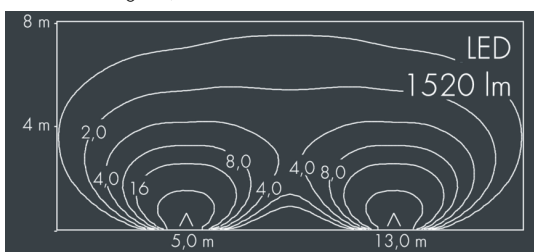

Monoline 2

8 781 746 409

6 × 4,7 W, 1521 lm, 3000 K warm white,
wall washer 32° / 128°

Customized solutions and modifications are possible: Special RAL, DB or NCS colours as polyester powder coat, luminaires in 2700 K and other colour temperatures and versions for high ambient temperature.

Specification text

housing made of corrosion-resistant die-cast aluminum AlSi12, polyester powder coated by high-quality and UV-stabilized coating process, Colour: black RAL 7021, all exterior parts are stainless steel, tempered safety glass, anti-reflective coating from 1 side, with partial frosting for uniform light diffraction and dark silk-print, silicon gasket, closure with 4 stainless steel screws, mounting plate: 2 drilled holes Ø 7 mm, spacing 45 mm, tilt range: 180°, cable gland: 2 × M20, cable entry: 2, connecting terminal: 3 pole, highly efficient optics made of transparent thermoplastic for precise lighting tasks, integral driver (AC/DC), CRI > 80, max 3 SDCM, service life L80/B20 > 50.000 h, Beam angle (FWHM): 32° / 128°, luminous flux: 1521 lm, wattage: 28 W, delivered lumens 54 lm/W, protection type IP65, protection class I, impact resistance IK08, windage area 0,037 m², dimensions (L×H×W): 472 × 50 × 62 mm, weight 2,3 kg

Specification

Wattage	28 W	Beam angle (FWHM)	32° / 128°
Delivered lumens	54 lm/W	Housing colour	black RAL 7021
Light source	LED 3000 K	Power supply cable	Ø 6 – 13 mm
Color Rendering Index	CRI > 80	Protection type	IP65
Colour tolerance	max 3 SDCM	Protection class	I
Lifetime ta 25° C	L80/B20 > 50.000 h	Impact resistance	IK08
Control gear	on / off	Windage area	0,037m ²
Input voltage AC	220 – 240 V	Dimensions	472 × 50 × 62 mm
Input voltage DC	200 – 240 V	Weight	2,30 kg
Voltage protection	2 kV L/N 2 kV L/PE	Max. ambient temperature ta	35°
Luminaires per B16A / C16A	50 / 85		