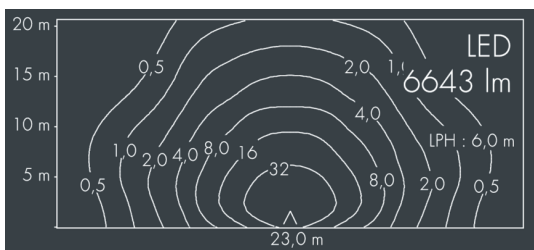

## Monospace

8 250 366 089

54 W, 6643 lm, 3000 K warm white,  
asymmetrical wide beam 60° / 138°

Customized solutions and modifications are possible: Special RAL, DB or NCS colours as polyester powder coat, luminaires in 2700 K and other colour temperatures and versions for high ambient temperature.

## Specification text

housing made of corrosion-resistant die-cast aluminum AlSi12, polyester powder coated by high-quality and UV-stabilized coating process, Colour: white RAL 9002, all exterior parts are stainless steel, tempered high efficiency safety glass, anti-reflective coating from 1 side, dark screenprint, silicon gasket, closure with 4 stainless steel screws, with pole top fitter for 1 luminaire for poles Ø 60/76 mm, 3 M8 grub screws, tilt range: 7°, cable gland: M20, with 8 m cable Ho5RN-F3G1, connecting terminal: 3 pole, highly efficient metallized PC reflector, integral control gear, CRI > 80, 3 SCDM, service life L80/B20 > 50.000 h, Beam angle (FWHM): 60° / 138°, luminous flux: 6643 lm, wattage: 54 W, delivered lumens 123 lm/W, protection type IP67, protection class I, impact resistance IK08, windage area 0,063 m<sup>2</sup>, dimensions (L×H×W): 362 × 67 × 308 mm, weight 5,1 kg

## Specification

Wattage	54 W	Beam angle (FWHM)	60° / 138°
Delivered lumens	123 lm/W	Housing colour	white RAL 9002
Light source	LED 3000 K	Power supply cable	Ø 5 – 14 mm
Color Rendering Index	CRI > 80	Protection type	IP67
Colour tolerance	3 SCDM	Protection class	I
Lifetime ta 25° C	L80/B20 > 50.000 h	Impact resistance	IK08
Control gear	on / off	Windage area	0,063m <sup>2</sup>
Input voltage AC	220 – 240 V	Dimensions	362 × 67 × 308 mm
Input voltage DC	220 – 240 V	Weight	5,10 kg
Voltage protection	6 kV L/N   8 kV L/PE	Max. ambient temperature ta	35°
Luminaires per B16A / C16A	10 / 16		