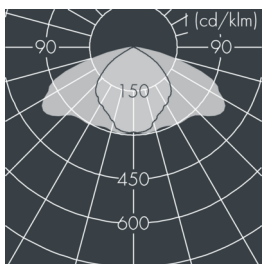

## Monospace

8 250 446 159

8 × 11,5 W, 11 270 lm, 3000 K warm white, DALI,  
lateral wide beam 33° / 148°

Customized solutions and modifications are possible: Special RAL, DB or NCS colours as polyester powder coat, luminaires in 2700 K and other colour temperatures and versions for high ambient temperature.

## Specification text

housing made of corrosion-resistant die-cast aluminum AlSi12, polyester powder coated by high-quality and UV-stabilized coating process, Colour: black RAL 7021, all exterior parts are stainless steel, tempered high efficiency safety glass, anti-reflective coating from 1 side, dark screenprint, silicon gasket, closure with 4 stainless steel screws, with pole top fitter for 2 luminaires for poles Ø 60/76 mm, 3 M8 grub screws, tilt range: 7°, cable gland: M20, with 2x 8 m cable Ho5RN-F5G1, connecting terminal: 5 pole, highly efficient metallized PC reflector, integral driver (DALI), CRI > 80, 3 SCDM, service life L80/B20 > 50.000 h, Beam angle (FWHM): 33° / 148°, luminous flux: 11 270 lm, wattage: 92 W, delivered lumens 122 lm/W, protection type IP67, protection class I, impact resistance IK08, windage area 0,063 m<sup>2</sup>, dimensions (L×H×W): 924 × 67 × 308 mm, weight 9.7 kg

## Specification

Wattage	92 W	Beam angle (FWHM)	33° / 148°
Delivered lumens	122 lm/W	Housing colour	black RAL 7021
Light source	LED 3000 K	Power supply cable	Ø 5 – 14 mm
Color Rendering Index	CRI > 80	Protection type	IP67
Colour tolerance	3 SCDM	Protection class	I
Lifetime ta 25° C	L80/B20 > 50.000 h	Impact resistance	IK08
Control gear	DALI	Windage area	0,063m <sup>2</sup>
Input voltage AC	220 – 240 V	Dimensions	924 × 67 × 308 mm
Input voltage DC	220 – 240 V	Weight	9,70 kg
Voltage protection	4 kV L/N   2 kV L/PE	Max. ambient temperature ta	35°
Luminaires per B16A / C16A	43 / 73		