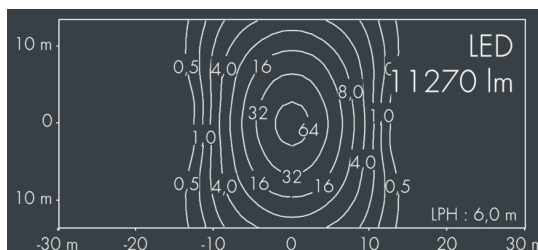

## Monospace

8 250 446 159

8 × 11,5 W, 11 270 lm, 3000 K warm white, DALI,  
lateral wide beam 33° / 148°

Customized solutions and modifications are possible: Special RAL, DB or NCS colours as polyester powder coat, luminaires in 2700 K and other colour temperatures and versions for high ambient temperature.

## Specification text

housing made of corrosion-resistant die-cast aluminum AlSi12, polyester powder coated by high-quality and UV-stabilized coating process, Colour: black RAL 7021, all exterior parts are stainless steel, tempered high efficiency safety glass, anti-reflective coating from 1 side, dark screenprint, silicon gasket, closure with 4 stainless steel screws, with pole top fitter for 2 luminaires for poles Ø 60/76 mm, 3 M8 grub screws, tilt range: 7°, cable gland: M20, with 2x 8 m cable Ho5RN-F5G1, connecting terminal: 5 pole, highly efficient metallized PC reflector, integral driver (DALI), CRI > 80, 3 SCDM, service life L80/B20 > 50.000 h, Beam angle (FWHM): 33° / 148°, luminous flux: 11 270 lm, wattage: 92 W, delivered lumens 122 lm/W, protection type IP67, protection class I, impact resistance IK08, windage area 0,063 m<sup>2</sup>, dimensions (L×H×W): 924 × 67 × 308 mm, weight 9.7 kg

## Specification

Wattage	92 W	Beam angle (FWHM)	33° / 148°
Delivered lumens	122 lm/W	Housing colour	black RAL 7021
Light source	LED 3000 K	Power supply cable	Ø 5 – 14 mm
Color Rendering Index	CRI > 80	Protection type	IP67
Colour tolerance	3 SCDM	Protection class	I
Lifetime ta 25° C	L80/B20 > 50.000 h	Impact resistance	IK08
Control gear	DALI	Windage area	0,063m <sup>2</sup>
Input voltage AC	220 – 240 V	Dimensions	924 × 67 × 308 mm
Input voltage DC	220 – 240 V	Weight	9,70 kg
Voltage protection	4 kV L/N   2 kV L/PE	Max. ambient temperature ta	35°
Luminaires per B16A / C16A	43 / 73		