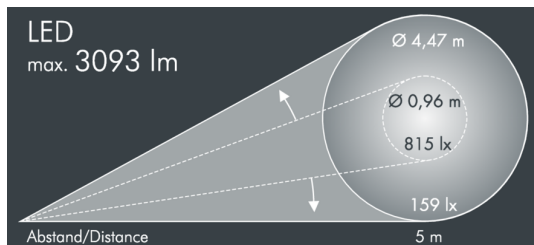

Monospot 3

8 903 047 069
36 W, 2056 lm, 2700 K warm white,
Vario Optic 11 – 48°

Customized solutions and modifications are possible: Special RAL, DB or NCS colours as polyester powder coat, luminaires in 2700 K and other colour temperatures and versions for high ambient temperature.

Specification text

housing made of corrosion-resistant die-cast aluminum AlSi12, polyester powder coated by high-quality and UV-stabilized coating process, Colour: black RAL 7021, all exterior parts are stainless steel, tempered safety glass, anti-reflective coating from 1 side, dark screenprint, silicon gasket, closure with 3 stainless steel screws, bracket: 2 long holes $\varnothing 7$ mm, spacing 30-40 mm, 1 centre hole $\varnothing 17$ mm, tilt range: 180°, cable gland: M20, connecting terminal: 3 pole, Optical lense for narrow and wide beam light distribution, adjustable from outside the luminaire on site, integral driver (AC/DC), CRI > 80, max 2 SDCM, service life L90/B10 > 50.000 h, Beam angle (FWHM): 11 – 48°, luminous flux: 2056 lm, wattage: 36 W, delivered lumens 57 lm/W, protection type IP67, protection class I, impact resistance IK08, windage area 0,049 m², dimensions: $\varnothing 175$ mm, width 200 mm, weight 3.7 kg

Specification

Wattage	36 W	Beam angle (FWHM)	11 – 48°
Delivered lumens	57 lm/W	Housing colour	black RAL 7021
Light source	LED 2700 K	Power supply cable	$\varnothing 6 - 13$ mm
Color Rendering Index	CRI > 80	Protection type	IP67
Colour tolerance	max 2 SDCM	Protection class	I
Lifetime ta 25° C	L90/B10 > 50.000 h	Impact resistance	IK08
Control gear	on / off	Windage area	0,049m ²
Input voltage AC	110 – 240 V	Dimensions	$\varnothing 175$ mm, width 200 mm
Input voltage DC	190 – 250 V	Weight	3,70 kg
Voltage protection	4 kV L/N 5 kV L/PE	Max. ambient temperature ta	35°
Luminaires per B16A / C16A	30 / 51		