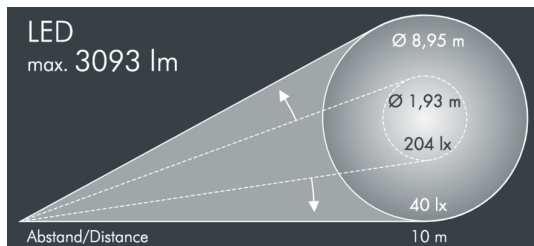

Monospot 3

8 903 047 069
36 W, 2056 lm, 2700 K warm white,
Vario Optic 11 – 48°

Customized solutions and modifications are possible: Special RAL, DB or NCS colours as polyester powder coat, luminaires in 2700 K and other colour temperatures and versions for high ambient temperature.

Specification text

housing made of corrosion-resistant die-cast aluminum AlSi12, polyester powder coated by high-quality and UV-stabilized coating process, Colour: black RAL 7021, all exterior parts are stainless steel, tempered safety glass, anti-reflective coating from 1 side, dark screenprint, silicon gasket, closure with 3 stainless steel screws, bracket: 2 long holes $\varnothing 7$ mm, spacing 30-40 mm, 1 centre hole $\varnothing 17$ mm, tilt range: 180°, cable gland: M20, connecting terminal: 3 pole, Optical lense for narrow and wide beam light distribution, adjustable from outside the luminaire on site, integral driver (AC/DC), CRI > 80, max 2 SDCM, service life L90/B10 > 50.000 h, Beam angle (FWHM): 11 – 48°, luminous flux: 2056 lm, wattage: 36 W, delivered lumens 57 lm/W, protection type IP67, protection class I, impact resistance IK08, windage area 0,049 m², dimensions: $\varnothing 175$ mm, width 200 mm, weight 3.7 kg

Specification

Wattage	36 W	Beam angle (FWHM)	11 – 48°
Delivered lumens	57 lm/W	Housing colour	black RAL 7021
Light source	LED 2700 K	Power supply cable	$\varnothing 6 - 13$ mm
Color Rendering Index	CRI > 80	Protection type	IP67
Colour tolerance	max 2 SDCM	Protection class	I
Lifetime ta 25° C	L90/B10 > 50.000 h	Impact resistance	IK08
Control gear	on / off	Windage area	0,049m ²
Input voltage AC	110 – 240 V	Dimensions	$\varnothing 175$ mm, width 200 mm
Input voltage DC	190 – 250 V	Weight	3,70 kg
Voltage protection	4 kV L/N 5 kV L/PE	Max. ambient temperature ta	35°
Luminaires per B16A / C16A	30 / 51		