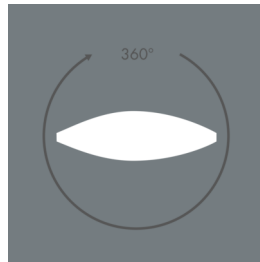

Monospot 3

8 907 046 179

36 W, 2603 lm, 3000 K warm white, DALI, linear, rotatable 36° / 9°

Customized solutions and modifications are possible: Special RAL, DB or NCS colours as polyester powder coat, luminaires in 2700 K and other colour temperatures and versions for high ambient temperature.

Specification text

housing made of corrosion-resistant die-cast aluminum AlSi12, polyester powder coated by high-quality and UV-stabilized coating process, Colour: black RAL 7021, all exterior parts are stainless steel, tempered safety glass, anti-reflective coating from 1 side, silicon gasket, closure with 3 stainless steel screws, bracket: 2 long holes \varnothing 7 mm, spacing 30-40 mm, 1 centre hole \varnothing 17 mm, tilt range: 180°, cable gland: M20, connecting terminal: 5 pole, highly efficient faceted rotationally symmetrical reflector, integral, dimmable driver (DALI), CRI > 80, max 2 SDCM, service life L90/B10 > 50.000 h, Beam angle (FWHM): 36° / 9°, luminous flux: 2603 lm, wattage: 36 W, delivered lumens 72 lm/W, protection type IP67, protection class II, impact resistance IK08, windage area 0,049 m², dimensions: \varnothing 175 mm, width 200 mm, weight 3 kg

IP67 IK08

Specification

Wattage	36 W	Beam angle (FWHM)	36° / 9°
Delivered lumens	72 lm/W	Housing colour	black RAL 7021
Light source	LED 3000 K	Power supply cable	\varnothing 6 – 13 mm
Color Rendering Index	CRI > 80	Protection type	IP67
Colour tolerance	max 2 SDCM	Protection class	II
Lifetime ta 25° C	L90/B10 > 50.000 h	Impact resistance	IK08
Control gear	DALI	Windage area	0,049m ²
Input voltage AC	110 – 240 V	Dimensions	\varnothing 175 mm, width 200 mm
Input voltage DC	190 – 250 V	Weight	3,00 kg
Voltage protection	4 kV L/N 5 kV L/PE	Max. ambient temperature ta	35°
Luminaires per B16A / C16A	30 / 51		