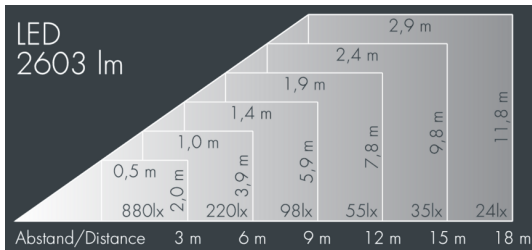

Monospot 3

8 907 046 179

36 W, 2603 lm, 3000 K warm white, DALI, linear, rotatable 36° / 9°

Customized solutions and modifications are possible: Special RAL, DB or NCS colours as polyester powder coat, luminaires in 2700 K and other colour temperatures and versions for high ambient temperature.

Specification text

housing made of corrosion-resistant die-cast aluminum AlSi12, polyester powder coated by high-quality and UV-stabilized coating process, Colour: black RAL 7021, all exterior parts are stainless steel, tempered safety glass, anti-reflective coating from 1 side, silicon gasket, closure with 3 stainless steel screws, bracket: 2 long holes \varnothing 7 mm, spacing 30-40 mm, 1 centre hole \varnothing 17 mm, tilt range: 180°, cable gland: M20, connecting terminal: 5 pole, highly efficient faceted rotationally symmetrical reflector, integral, dimmable driver (DALI), CRI > 80, max 2 SDCM, service life L90/B10 > 50.000 h, Beam angle (FWHM): 36° / 9°, luminous flux: 2603 lm, wattage: 36 W, delivered lumens 72 lm/W, protection type IP67, protection class II, impact resistance IK08, windage area 0,049 m², dimensions: \varnothing 175 mm, width 200 mm, weight 3 kg

IP67 IK08

Specification

Wattage	36 W	Beam angle (FWHM)	36° / 9°
Delivered lumens	72 lm/W	Housing colour	black RAL 7021
Light source	LED 3000 K	Power supply cable	\varnothing 6 – 13 mm
Color Rendering Index	CRI > 80	Protection type	IP67
Colour tolerance	max 2 SDCM	Protection class	II
Lifetime ta 25° C	L90/B10 > 50.000 h	Impact resistance	IK08
Control gear	DALI	Windage area	0,049m ²
Input voltage AC	110 – 240 V	Dimensions	\varnothing 175 mm, width 200 mm
Input voltage DC	190 – 250 V	Weight	3,00 kg
Voltage protection	4 kV L/N 5 kV L/PE	Max. ambient temperature ta	35°
Luminaires per B16A / C16A	30 / 51		