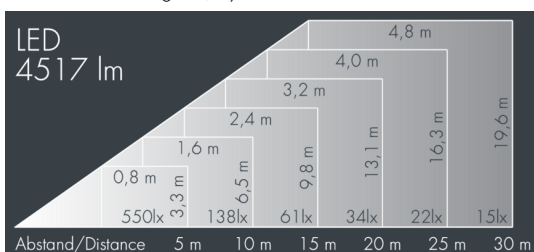

Monospot 4

8 908 256 179

70 W, 4517 lm, 3000 K warm white, DALI, linear, rotatable 36° / 9°

Customized solutions and modifications are possible: Special RAL, DB or NCS colours as polyester powder coat, luminaires in 2700 K and other colour temperatures and versions for high ambient temperature.

Specification text

housing made of corrosion-resistant die-cast aluminum AlSi12, polyester powder coated by high-quality and UV-stabilized coating process, Colour: silver grey, all exterior parts are stainless steel, tempered safety glass, anti-reflective coating from 1 side, silicon gasket, closure with 3 stainless steel screws, for installation on poles \varnothing 60 - 100 mm, tiltable base made of powder coated aluminum, 2 drilled holes \varnothing 9 mm, spacing 95 mm, 1 centre hole \varnothing 13,5 mm, tilt range: 90°, 360° adjustable, cable gland: M20, connecting terminal: 5 pole, highly efficient faceted rotationally symmetrical reflector, integral, dimmable driver (DALI), CRI > 80, max 2 SDCM, service life L90/B10 > 50.000 h, Beam angle (FWHM): 36° / 9°, luminous flux: 4517 lm, wattage: 70 W, delivered lumens 65 lm/W, protection type IP67, protection class II, impact resistance IK08, windage area 0,075 m², dimensions: \varnothing 215 mm, width 240 mm, weight 5.1 kg

Specification

Wattage	70 W	Beam angle (FWHM)	36° / 9°
Delivered lumens	65 lm/W	Housing colour	silver grey
Light source	LED 3000 K	Power supply cable	\varnothing 6 - 13 mm
Color Rendering Index	CRI > 80	Protection type	IP67
Colour tolerance	max 2 SDCM	Protection class	II
Lifetime ta 25° C	L90/B10 > 50.000 h	Impact resistance	IK08
Control gear	DALI	Windage area	0,075m ²
Input voltage AC	220 - 240 V	Dimensions	\varnothing 215 mm, width 240 mm
Input voltage DC	195 - 255 V	Weight	5,10 kg
Voltage protection	2 kV L/N 4 kV L/PE	Max. ambient temperature ta	35°
Luminaires per B16A / C16A	10 / 16		