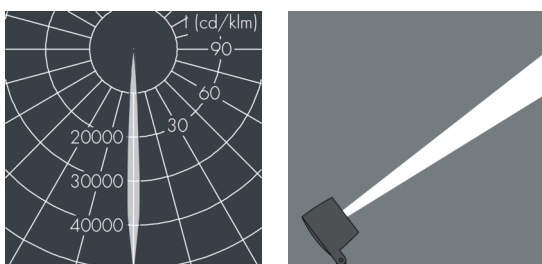

## Monospot S3

8 993 246 019

5 × 5,2 W, 1791 lm, 3000 K warm white,  
narrow beam 6°

Customized solutions and modifications are possible: Special RAL, DB or NCS colours as polyester powder coat, luminaires in 2700 K and other colour temperatures and versions for high ambient temperature.

## Specification text

housing made of corrosion-resistant die-cast aluminum AlSi12, polyester powder coated by high-quality and UV-stabilized coating process, Colour: black RAL 7021, all exterior parts are stainless steel, tempered safety glass, anti-reflective coating from 1 side, dark screenprint, silicon gasket, closure with 3 stainless steel screws, for installation on poles Ø 60 - 100 mm, tiltable base made of powder coated aluminum, 2 drilled holes Ø 9 mm, spacing 95 mm, 1 centre hole Ø 13.5 mm, tilt range: 90°, 360° adjustable, cable gland: M16, connecting terminal: 3 pole, precise PMMA optics, integral driver (AC/DC), CRI > 80, max 2 SCDM, service life L90/B10 > 50.000 h, Beam angle (FWHM): 6°, luminous flux: 1791 lm, wattage: 26 W, delivered lumens 69 lm/W, protection type IP67, protection class I, impact resistance IK08, windage area 0,018 m<sup>2</sup>, dimensions: Ø 148 mm, width 100 mm, weight 2 kg

## Specification

Wattage	26 W	Beam angle (FWHM)	6°
Delivered lumens	69 lm/W	Housing colour	black RAL 7021
Light source	LED 3000 K	Power supply cable	Ø 6 – 13 mm
Color Rendering Index	CRI > 80	Protection type	IP67
Colour tolerance	max 2 SCDM	Protection class	I
Lifetime ta 25° C	L90/B10 > 50.000 h	Impact resistance	IK08
Control gear	on / off	Windage area	0,018m <sup>2</sup>
Input voltage AC	220 – 240 V	Dimensions	Ø 148 mm, width 100 mm
Input voltage DC	220 – 240 V	Weight	2,00 kg
Voltage protection	2 kV L/N   4 kV L/PE	Max. ambient temperature ta	35°
Luminaires per B16A / C16A	50 / 85		