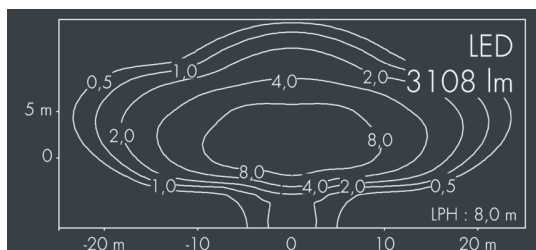

### Monospot 3

8 903 047 189

36 W, 3108 lm, 2700 K warm white, DALI,  
Street Optic 52° / 138°

Customized solutions and modifications are possible: Special RAL, DB or NCS colours as polyester powder coat, luminaires in 2700 K and other colour temperatures and versions for high ambient temperature.

### Specification text

housing made of corrosion-resistant die-cast aluminum AlSi12, polyester powder coated by high-quality and UV-stabilized coating process, Colour: black RAL 7021, all exterior parts are stainless steel, tempered safety glass, anti-reflective coating from 1 side, dark screenprint, silicon gasket, closure with 3 stainless steel screws, bracket: 2 long holes  $\varnothing$  7 mm, spacing 30-40 mm, 1 centre hole  $\varnothing$  17 mm, tilt range: 180°, cable gland: M20, connecting terminal: 5 pole, lens for batwing light distribution made of highly efficient optical silicon, integral, dimmable driver (DALI), CRI > 85, max 2 SDCM, service life L90/B10 > 50.000 h, Beam angle (FWHM): 52° / 138°, luminous flux: 3108 lm, wattage: 36 W, delivered lumens 86 lm/W, protection type IP67, protection class I, impact resistance IK08, windage area 0,049 m<sup>2</sup>, dimensions:  $\varnothing$  175 mm, width 200 mm, weight 3.9 kg

### Specification

Wattage	36 W	Beam angle (FWHM)	52° / 138°
Delivered lumens	86 lm/W	Housing colour	black RAL 7021
Light source	LED 2700 K	Power supply cable	$\varnothing$ 6 – 13 mm
Color Rendering Index	CRI > 85	Protection type	IP67
Colour tolerance	max 2 SDCM	Protection class	I
Lifetime ta 25° C	L90/B10 > 50.000 h	Impact resistance	IK08
Control gear	DALI	Windage area	0,049m <sup>2</sup>
Input voltage AC	110 – 240 V	Dimensions	$\varnothing$ 175 mm, width 200 mm
Input voltage DC	190 – 250 V	Weight	3,90 kg
Voltage protection	4 kV L/N   5 kV L/PE	Max. ambient temperature ta	30°
Luminaires per B16A / C16A	30 / 51		