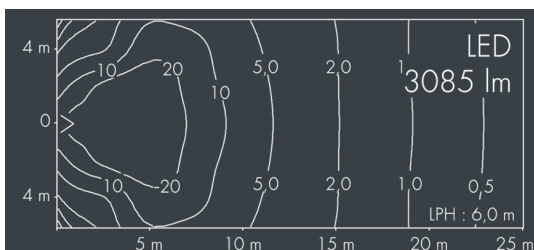

### Monospot 3

8 907 045 099

36 W, 3085 lm, 4000 K neutral white, asymmetrical 18°

Customized solutions and modifications are possible: Special RAL, DB or NCS colours as polyester powder coat, luminaires in 2700 K and other colour temperatures and versions for high ambient temperature.

### Specification text

housing made of corrosion-resistant die-cast aluminum AlSi12, polyester powder coated by high-quality and UV-stabilized coating process, Colour: black RAL 7021, all exterior parts are stainless steel, tempered safety glass, anti-reflective coating from 1 side, dark screenprint, silicon gasket, closure with 3 stainless steel screws, mounting bracket: 2 drilled holes  $\varnothing$  7 mm, spacing 30-40 mm, 1 centre hole  $\varnothing$  17 mm, tilt range: 180°, cable gland: M20, connecting terminal: 3 pole, high efficiency asymmetrical aluminum reflector, integral driver (AC/DC), CRI > 80, max 2 SCDM, service life L90/B10 > 50.000 h, luminous flux: 3085 lm, wattage: 36 W, delivered lumens 87 lm/W, protection type IP67, protection class II, impact resistance IK08, windage area 0,049 m<sup>2</sup>, dimensions:  $\varnothing$  175 mm, width 200 mm, weight 3,5 kg

### Specification

Wattage	36 W	Housing colour	black RAL 7021
Delivered lumens	87 lm/W	Power supply cable	$\varnothing$ 6 – 13 mm
Light source	LED 4000 K	Protection type	IP67
Color Rendering Index	CRI > 80	Protection class	II
Colour tolerance	max 2 SCDM	Impact resistance	IK08
Lifetime ta 25° C	L90/B10 > 50.000 h	Windage area	0,049m <sup>2</sup>
Control gear	on / off	Dimensions	$\varnothing$ 175 mm, width 200 mm
Input voltage AC	110 – 240 V	Weight	3,50 kg
Input voltage DC	190 – 250 V	Max. ambient temperature ta	35°
Voltage protection	4 kV L/N   5 kV L/PE		
Luminaires per B16A / C16A	30 / 51		