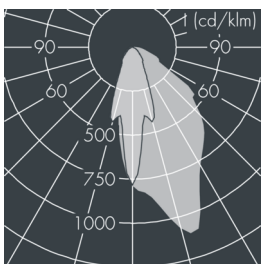

### Monospot 3

8 907 045 099

36 W, 3085 lm, 4000 K neutral white, asymmetrical 18°

Customized solutions and modifications are possible: Special RAL, DB or NCS colours as polyester powder coat, luminaires in 2700 K and other colour temperatures and versions for high ambient temperature.

### Specification text

housing made of corrosion-resistant die-cast aluminum AlSi12, polyester powder coated by high-quality and UV-stabilized coating process, Colour: black RAL 7021, all exterior parts are stainless steel, tempered safety glass, anti-reflective coating from 1 side, dark screenprint, silicon gasket, closure with 3 stainless steel screws, mounting bracket: 2 drilled holes  $\varnothing$  7 mm, spacing 30-40 mm, 1 centre hole  $\varnothing$  17 mm, tilt range: 180°, cable gland: M20, connecting terminal: 3 pole, high efficiency asymmetrical aluminum reflector, integral driver (AC/DC), CRI > 80, max 2 SCDM, service life L90/B10 > 50.000 h, luminous flux: 3085 lm, wattage: 36 W, delivered lumens 87 lm/W, protection type IP67, protection class II, impact resistance IK08, windage area 0,049 m<sup>2</sup>, dimensions:  $\varnothing$  175 mm, width 200 mm, weight 3,5 kg

### Specification

Wattage	36 W	Housing colour	black RAL 7021
Delivered lumens	87 lm/W	Power supply cable	$\varnothing$ 6 – 13 mm
Light source	LED 4000 K	Protection type	IP67
Color Rendering Index	CRI > 80	Protection class	II
Colour tolerance	max 2 SCDM	Impact resistance	IK08
Lifetime ta 25° C	L90/B10 > 50.000 h	Windage area	0,049m <sup>2</sup>
Control gear	on / off	Dimensions	$\varnothing$ 175 mm, width 200 mm
Input voltage AC	110 – 240 V	Weight	3,50 kg
Input voltage DC	190 – 250 V	Max. ambient temperature ta	35°
Voltage protection	4 kV L/N   5 kV L/PE		
Luminaires per B16A / C16A	30 / 51		