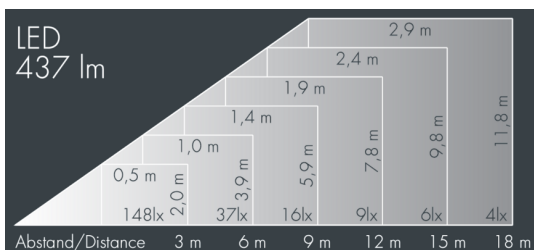

## Monospot 1

8 901 045 079

6 W, 437 lm, 4000 K neutral white,  
linear, rotatable 34° / 7°

Customized solutions and modifications are possible: Special RAL, DB or NCS colours as polyester powder coat, luminaires in 2700 K and other colour temperatures and versions for high ambient temperature.

## Specification text

housing made of corrosion-resistant die-cast aluminum AlSi12, polyester powder coated by high-quality and UV-stabilized coating process, Colour: black RAL 7021, all exterior parts are stainless steel, tempered safety glass, anti-reflective coating from 1 side, silicon gasket, closure with 2 stainless steel screws, mounting bracket: 1 elongated hole  $\varnothing$  7 mm, spacing 18 mm, 1 centre hole  $\varnothing$  8.5 mm, tilt range: 180°, cable gland: M16, connecting terminal: 3 pole, highly efficient faceted rotationally symmetrical reflector, integral driver (AC), CRI > 80, max 3 SDCM, service life L90/B10 > 50.000 h, Beam angle (FWHM): 34° / 7°, luminous flux: 437 lm, wattage: 6 W, delivered lumens 73 lm/W, protection type IP67, protection class I, impact resistance IK08, windage area 0,017 m<sup>2</sup>, dimensions:  $\varnothing$  100 mm, width 113 mm, weight 1.1 kg

## Specification

Wattage	6 W	Beam angle (FWHM)	34° / 7°
Delivered lumens	73 lm/W	Housing colour	black RAL 7021
Light source	LED 4000 K	Power supply cable	$\varnothing$ 5 – 9 mm
Color Rendering Index	CRI > 80	Protection type	IP67
Colour tolerance	max 3 SDCM	Protection class	I
Lifetime ta 25° C	L90/B10 > 50.000 h	Impact resistance	IK08
Control gear	on / off	Windage area	0,017m <sup>2</sup>
Input voltage AC	100 – 240 V	Dimensions	$\varnothing$ 100 mm, width 113 mm
Voltage protection	1 kV L/N   1 kV L/PE	Weight	1,10 kg
Luminaires per B16A / C16A	154 / 154	Max. ambient temperature ta	45°