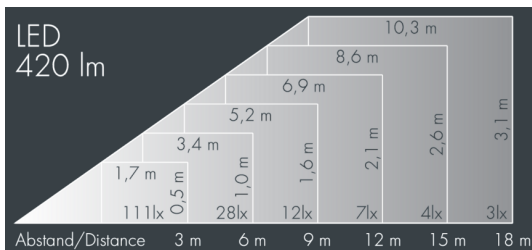

## Monospot 1

8 901 047 039

6 W, 420 lm, 2700 K warm white,  
linear, horizontal 7° / 34°

Customized solutions and modifications are possible: Special RAL, DB or NCS colours as polyester powder coat, luminaires in 2700 K and other colour temperatures and versions for high ambient temperature.

## Specification text

housing made of corrosion-resistant die-cast aluminum AlSi12, polyester powder coated by high-quality and UV-stabilized coating process, Colour: black RAL 7021, all exterior parts are stainless steel, tempered safety glass, anti-reflective coating from 1 side, dark screenprint, silicon gasket, closure with 2 stainless steel screws, mounting bracket: 1 elongated hole  $\varnothing$  7 mm, spacing 18 mm, 1 centre hole  $\varnothing$  8.5 mm, tilt range: 180°, cable gland: M16, connecting terminal: 3 pole, highly efficient faceted rotationally symmetrical reflector, integral driver (AC), CRI > 80, max 3 SDCM, service life L90/B10 > 50.000 h, Beam angle (FWHM): 7° / 34°, luminous flux: 420 lm, wattage: 6 W, delivered lumens 70 lm/W, protection type IP67, protection class I, impact resistance IK08, windage area 0,017 m<sup>2</sup>, dimensions:  $\varnothing$  100 mm, width 113 mm, weight 1 kg

## Specification

Wattage	6 W	Beam angle (FWHM)	7° / 34°
Delivered lumens	70 lm/W	Housing colour	black RAL 7021
Light source	LED 2700 K	Power supply cable	$\varnothing$ 5 – 9 mm
Color Rendering Index	CRI > 80	Protection type	IP67
Colour tolerance	max 3 SDCM	Protection class	I
Lifetime ta 25° C	L90/B10 > 50.000 h	Impact resistance	IK08
Control gear	on / off	Windage area	0,017m <sup>2</sup>
Input voltage AC	100 – 240 V	Dimensions	$\varnothing$ 100 mm, width 113 mm
Voltage protection	1 kV L/N   1 kV L/PE	Weight	1,00 kg
Luminaires per B16A / C16A	154 / 154	Max. ambient temperature ta	45°