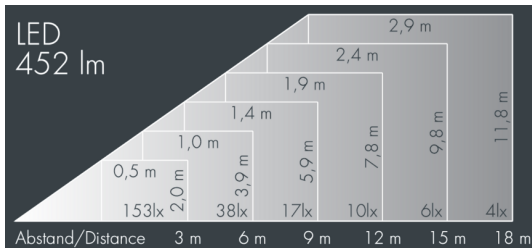

## Monospot 1

8 901 056 029

6 W, 452 lm, 3000 K warm white,  
linear, vertical 34° / 7°

Customized solutions and modifications are possible: Special RAL, DB or NCS colours as polyester powder coat, luminaires in 2700 K and other colour temperatures and versions for high ambient temperature.

## Specification text

housing made of corrosion-resistant die-cast aluminum AlSi12, polyester powder coated by high-quality and UV-stabilized coating process, Colour: silver grey, all exterior parts are stainless steel, tempered safety glass, anti-reflective coating from 1 side, dark screenprint, silicon gasket, closure with 2 stainless steel screws, mounting bracket: 1 elongated hole  $\varnothing$  7 mm, spacing 18 mm, 1 centre hole  $\varnothing$  8.5 mm, tilt range: 180°, cable gland: M16, connecting terminal: 3 pole, highly efficient faceted rotationally symmetrical reflector, integral driver (AC), CRI > 80, max 3 SDCM, service life L90/B10 > 50.000 h, Beam angle (FWHM): 34° / 7°, luminous flux: 452 lm, wattage: 6 W, delivered lumens 75 lm/W, protection type IP67, protection class I, impact resistance IK08, windage area 0,017 m<sup>2</sup>, dimensions:  $\varnothing$  100 mm, width 113 mm, weight 1 kg

## Specification

Wattage	6 W	Beam angle (FWHM)	34° / 7°
Delivered lumens	75 lm/W	Housing colour	silver grey
Light source	LED 3000 K	Power supply cable	$\varnothing$ 5 – 9 mm
Color Rendering Index	CRI > 80	Protection type	IP67
Colour tolerance	max 3 SDCM	Protection class	I
Lifetime ta 25° C	L90/B10 > 50.000 h	Impact resistance	IK08
Control gear	on / off	Windage area	0,017m <sup>2</sup>
Input voltage AC	100 – 240 V	Dimensions	$\varnothing$ 100 mm, width 113 mm
Voltage protection	1 kV L/N   1 kV L/PE	Weight	1,00 kg
Luminaires per B16A / C16A	154 / 154	Max. ambient temperature ta	45°