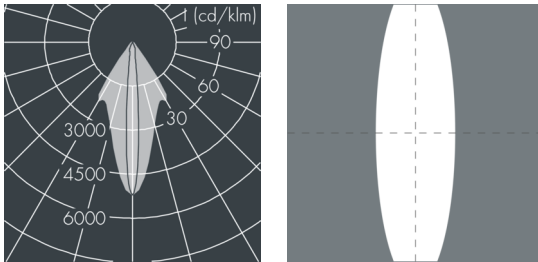

## Monospot 1

8 901 056 029

6 W, 452 lm, 3000 K warm white,  
linear, vertical 34° / 7°

Customized solutions and modifications are possible: Special RAL, DB or NCS colours as polyester powder coat, luminaires in 2700 K and other colour temperatures and versions for high ambient temperature.

## Specification text

housing made of corrosion-resistant die-cast aluminum AlSi12, polyester powder coated by high-quality and UV-stabilized coating process, Colour: silver grey, all exterior parts are stainless steel, tempered safety glass, anti-reflective coating from 1 side, dark screenprint, silicon gasket, closure with 2 stainless steel screws, mounting bracket: 1 elongated hole  $\varnothing$  7 mm, spacing 18 mm, 1 centre hole  $\varnothing$  8.5 mm, tilt range: 180°, cable gland: M16, connecting terminal: 3 pole, highly efficient faceted rotationally symmetrical reflector, integral driver (AC), CRI > 80, max 3 SDCM, service life L90/B10 > 50.000 h, Beam angle (FWHM): 34° / 7°, luminous flux: 452 lm, wattage: 6 W, delivered lumens 75 lm/W, protection type IP67, protection class I, impact resistance IK08, windage area 0,017 m<sup>2</sup>, dimensions:  $\varnothing$  100 mm, width 113 mm, weight 1 kg

## Specification

Wattage	6 W	Beam angle (FWHM)	34° / 7°
Delivered lumens	75 lm/W	Housing colour	silver grey
Light source	LED 3000 K	Power supply cable	$\varnothing$ 5 – 9 mm
Color Rendering Index	CRI > 80	Protection type	IP67
Colour tolerance	max 3 SDCM	Protection class	I
Lifetime ta 25° C	L90/B10 > 50.000 h	Impact resistance	IK08
Control gear	on / off	Windage area	0,017m <sup>2</sup>
Input voltage AC	100 – 240 V	Dimensions	$\varnothing$ 100 mm, width 113 mm
Voltage protection	1 kV L/N   1 kV L/PE	Weight	1,00 kg
Luminaires per B16A / C16A	154 / 154	Max. ambient temperature ta	45°