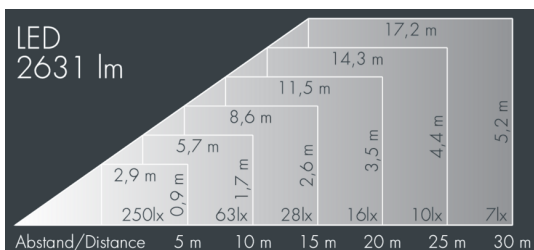

Monospot 3

8 903 057 139

36 W, 2631 lm, 2700 K warm white, DALI, linear, horizontal 9° / 36°

Customized solutions and modifications are possible: Special RAL, DB or NCS colours as polyester powder coat, luminaires in 2700 K and other colour temperatures and versions for high ambient temperature.

Specification text

housing made of corrosion-resistant die-cast aluminum AlSi12, polyester powder coated by high-quality and UV-stabilized coating process, Colour: silver grey, all exterior parts are stainless steel, tempered safety glass, anti-reflective coating from 1 side, dark screenprint, silicon gasket, closure with 3 stainless steel screws, bracket: 2 long holes \varnothing 7 mm, spacing 30-40 mm, 1 centre hole \varnothing 17 mm, tilt range: 180°, cable gland: M20, connecting terminal: 5 pole, highly efficient faceted rotationally symmetrical reflector, integral, dimmable driver (DALI), CRI > 80, max 2 SDCM, service life L90/B10 > 50.000 h, Beam angle (FWHM): 9° / 36°, luminous flux: 2631 lm, wattage: 36 W, delivered lumens 73 lm/W, protection type IP67, protection class I, impact resistance IK08, windage area 0,049 m², dimensions: \varnothing 175 mm, width 200 mm, weight 3 kg

Specification

Wattage	36 W	Beam angle (FWHM)	9° / 36°
Delivered lumens	73 lm/W	Housing colour	silver grey
Light source	LED 2700 K	Power supply cable	\varnothing 6 – 13 mm
Color Rendering Index	CRI > 80	Protection type	IP67
Colour tolerance	max 2 SDCM	Protection class	I
Lifetime ta 25° C	L90/B10 > 50.000 h	Impact resistance	IK08
Control gear	DALI	Windage area	0,049m ²
Input voltage AC	110 – 240 V	Dimensions	\varnothing 175 mm, width 200 mm
Input voltage DC	190 – 250 V	Weight	3,00 kg
Voltage protection	4 kV L/N 5 kV L/PE	Max. ambient temperature ta	35°
Luminaires per B16A / C16A	30 / 51		