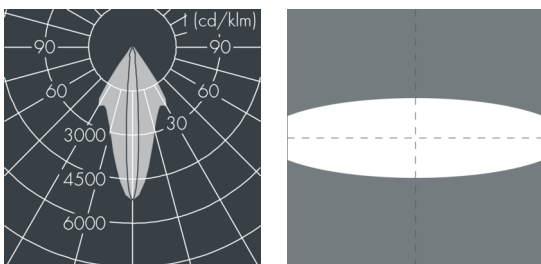

Monospot 3

8 903 057 139

36 W, 2631 lm, 2700 K warm white, DALI, linear, horizontal 9° / 36°

Customized solutions and modifications are possible: Special RAL, DB or NCS colours as polyester powder coat, luminaires in 2700 K and other colour temperatures and versions for high ambient temperature.

Specification text

housing made of corrosion-resistant die-cast aluminum AlSi12, polyester powder coated by high-quality and UV-stabilized coating process, Colour: silver grey, all exterior parts are stainless steel, tempered safety glass, anti-reflective coating from 1 side, dark screenprint, silicon gasket, closure with 3 stainless steel screws, bracket: 2 long holes \varnothing 7 mm, spacing 30-40 mm, 1 centre hole \varnothing 17 mm, tilt range: 180°, cable gland: M20, connecting terminal: 5 pole, highly efficient faceted rotationally symmetrical reflector, integral, dimmable driver (DALI), CRI > 80, max 2 SDCM, service life L90/B10 > 50.000 h, Beam angle (FWHM): 9° / 36°, luminous flux: 2631 lm, wattage: 36 W, delivered lumens 73 lm/W, protection type IP67, protection class I, impact resistance IK08, windage area 0,049 m², dimensions: \varnothing 175 mm, width 200 mm, weight 3 kg

Specification

Wattage	36 W	Beam angle (FWHM)	9° / 36°
Delivered lumens	73 lm/W	Housing colour	silver grey
Light source	LED 2700 K	Power supply cable	\varnothing 6 – 13 mm
Color Rendering Index	CRI > 80	Protection type	IP67
Colour tolerance	max 2 SDCM	Protection class	I
Lifetime ta 25° C	L90/B10 > 50.000 h	Impact resistance	IK08
Control gear	DALI	Windage area	0,049m ²
Input voltage AC	110 – 240 V	Dimensions	\varnothing 175 mm, width 200 mm
Input voltage DC	190 – 250 V	Weight	3,00 kg
Voltage protection	4 kV L/N 5 kV L/PE	Max. ambient temperature ta	35°
Luminaires per B16A / C16A	30 / 51		