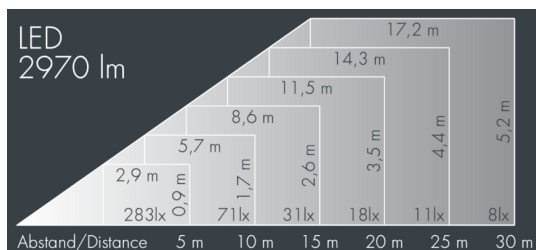

Monospot 3

8 907 055 139

36 W, 2970 lm, 4000 K neutral white, DALI,
linear, horizontal 9° / 36°

Customized solutions and modifications are possible: Special RAL, DB or NCS colours as polyester powder coat, luminaires in 2700 K and other colour temperatures and versions for high ambient temperature.

Specification text

housing made of corrosion-resistant die-cast aluminum AlSi12, polyester powder coated by high-quality and UV-stabilized coating process, Colour: silver grey, all exterior parts are stainless steel, tempered safety glass, anti-reflective coating from 1 side, dark screenprint, silicon gasket, closure with 3 stainless steel screws, bracket: 2 long holes \varnothing 7 mm, spacing 30-40 mm, 1 centre hole \varnothing 17 mm, tilt range: 180°, cable gland: M20, connecting terminal: 5 pole, highly efficient faceted rotationally symmetrical reflector, integral, dimmable driver (DALI), CRI > 80, max 2 SDCM, service life L90/B10 > 50.000 h, Beam angle (FWHM): 9° / 36°, luminous flux: 2970 lm, wattage: 36 W, delivered lumens 82 lm/W, protection type IP67, protection class II, impact resistance IK08, windage area 0,049 m², dimensions: \varnothing 175 mm, width 200 mm, weight 3 kg

IP67 IK08

Specification

Wattage	36 W	Beam angle (FWHM)	9° / 36°
Delivered lumens	82 lm/W	Housing colour	silver grey
Light source	LED 4000 K	Power supply cable	\varnothing 6 – 13 mm
Color Rendering Index	CRI > 80	Protection type	IP67
Colour tolerance	max 2 SDCM	Protection class	II
Lifetime ta 25° C	L90/B10 > 50.000 h	Impact resistance	IK08
Control gear	DALI	Windage area	0,049m ²
Input voltage AC	110 – 240 V	Dimensions	\varnothing 175 mm, width 200 mm
Input voltage DC	190 – 250 V	Weight	3,00 kg
Voltage protection	4 kV L/N 5 kV L/PE	Max. ambient temperature ta	35°
Luminaires per B16A / C16A	30 / 51		