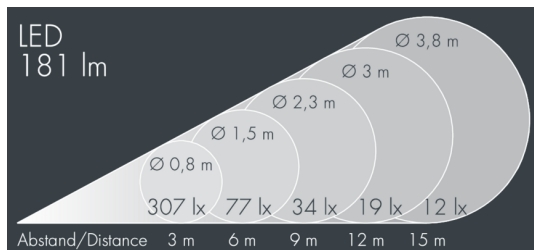

## Nightspot A Gobo Projector

8 975 046 019

19 W, 181 lm, 3000 K warm white,  
85 mm focal length 14°

Customized solutions and modifications are possible: Special RAL, DB or NCS colours as polyester powder coat, luminaires in 2700 K and other colour temperatures and versions for high ambient temperature.

## Specification text

housing made of extruded aluminum and corrosion-resistant die-cast aluminum AlSi12, polyester powder coated by high-quality and UV-stabilized coating process, Colour: black RAL 7021, all exterior parts are stainless steel, tempered safety glass, anti-reflective coating from 1 side, silicon gasket, closure with 4 stainless steel screws, base can be turned through 360°, 2 drilled holes Ø 7 mm, spacing 77 x 93 mm, tilt range: 110°, cable gland: 7-10 mm, recessed or surface mounted cable, connecting terminal: 3 pole, focusable projection lens for precise light control and sharp-edged image projections, integral control gear, CRI > 80, max 2 SDCM, service life L80/B10 > 50.000 h, Beam angle (FWHM): 14°, luminous flux: 181 lm, wattage: 19 W, delivered lumens 8 lm/W, protection type IP65, protection class I, impact resistance IK08, windage area 0,037 m², dimensions: Ø 120 mm, width 340 mm, weight 2.3 kg

## Specification

Wattage	19 W	Beam angle (FWHM)	14°
Delivered lumens	8 lm/W	Housing colour	black RAL 7021
Light source	LED 3000 K	Power supply cable	Ø 7 – 10 mm
Color Rendering Index	CRI > 80	Protection type	IP65
Colour tolerance	max 2 SDCM	Protection class	I
Lifetime ta 25° C	L80/B10 > 50.000 h	Impact resistance	IK08
Control gear	on / off	Windage area	0,037m²
Input voltage AC	220 – 240 V	Dimensions	Ø 120 mm, width 340 mm
Input voltage DC	190 – 245 V	Weight	2,30 kg
Voltage protection	2 kV L/N   4 kV L/PE	Max. ambient temperature ta	35°