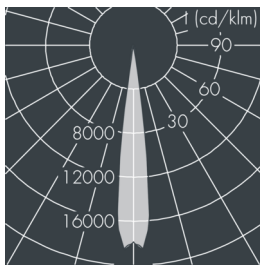

## Nightspot A Gobo Projector

8 975 046 019

19 W, 181 lm, 3000 K warm white,  
85 mm focal length 14°

Customized solutions and modifications are possible: Special RAL, DB or NCS colours as polyester powder coat, luminaires in 2700 K and other colour temperatures and versions for high ambient temperature.

## Specification text

housing made of extruded aluminum and corrosion-resistant die-cast aluminum AlSi12, polyester powder coated by high-quality and UV-stabilized coating process, Colour: black RAL 7021, all exterior parts are stainless steel, tempered safety glass, anti-reflective coating from 1 side, silicon gasket, closure with 4 stainless steel screws, base can be turned through 360°, 2 drilled holes Ø 7 mm, spacing 77 x 93 mm, tilt range: 110°, cable gland: 7-10 mm, recessed or surface mounted cable, connecting terminal: 3 pole, focusable projection lens for precise light control and sharp-edged image projections, integral control gear, CRI > 80, max 2 SDCM, service life L80/B10 > 50.000 h, Beam angle (FWHM): 14°, luminous flux: 181 lm, wattage: 19 W, delivered lumens 8 lm/W, protection type IP65, protection class I, impact resistance IK08, windage area 0,037 m², dimensions: Ø 120 mm, width 340 mm, weight 2.3 kg

## Specification

Wattage	19 W	Beam angle (FWHM)	14°
Delivered lumens	8 lm/W	Housing colour	black RAL 7021
Light source	LED 3000 K	Power supply cable	Ø 7 – 10 mm
Color Rendering Index	CRI > 80	Protection type	IP65
Colour tolerance	max 2 SDCM	Protection class	I
Lifetime ta 25° C	L80/B10 > 50.000 h	Impact resistance	IK08
Control gear	on / off	Windage area	0,037m²
Input voltage AC	220 – 240 V	Dimensions	Ø 120 mm, width 340 mm
Input voltage DC	190 – 245 V	Weight	2,30 kg
Voltage protection	2 kV L/N   4 kV L/PE	Max. ambient temperature ta	35°