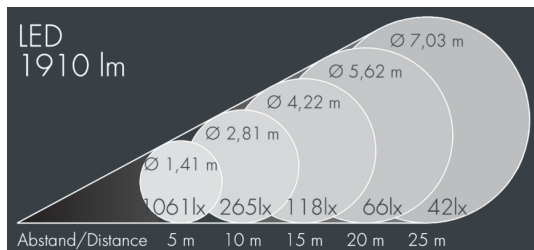

## Nightspot B Gobo Projector

8 987 054 119

55 W, 1795 lm, 6500 K cold white, DALI,  
150 mm focal length 14°

Customized solutions and modifications are possible: Special RAL, DB or NCS colours as polyester powder coat, luminaires in 2700 K and other colour temperatures and versions for high ambient temperature.

## Specification text

housing made of extruded aluminum and corrosion-resistant die-cast aluminum AlSi12, polyester powder coated by high-quality and UV-stabilized coating process, Colour: silver grey, all exterior parts are stainless steel, tempered safety glass, anti-reflective coating from 1 side, silicon gasket, closure with 4 stainless steel screws, powder coated aluminum mounting bracket with tilt scale: 2 drilled holes  $\varnothing$  9 mm, spacing 70 mm, 1 centre hole  $\varnothing$  22 mm, tilt range: 105°, cable gland: M20, connecting terminal: 5 pole, focusable projection lens for precise light control and sharp-edged image projections, integral, dimmable driver (DALI), 70, Beam angle (FWHM): 14°, luminous flux: 1795 lm, wattage: 55 W, delivered lumens 33 lm/W, protection type IP67, protection class I, impact resistance IK08, windage area 0,085 m<sup>2</sup>, dimensions:  $\varnothing$  240 mm, width 425 mm, weight 8.1 kg

## Specification

Wattage	55 W	Beam angle (FWHM)	14°
Delivered lumens	33 lm/W	Housing colour	silver grey
Light source	LED 6500 K	Power supply cable	$\varnothing$ 8 – 15 mm
Color Rendering Index	70	Protection type	IP67
Control gear	DALI	Protection class	I
Input voltage AC	220 – 240 V	Impact resistance	IK08
Input voltage DC	220 – 240 V	Windage area	0,085m <sup>2</sup>
Voltage protection	2 kV L/N   4 kV L/PE	Dimensions	$\varnothing$ 240 mm, width 425 mm
Luminaires per B16A / C16A	23 / 39	Weight	8,10 kg
		Max. ambient temperature ta	35°