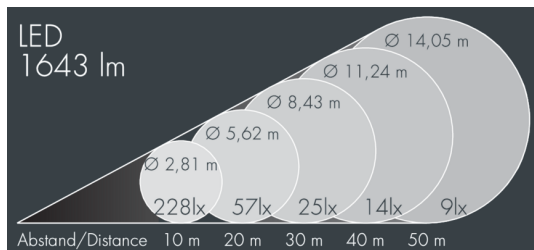

## Nightspot B Gobo Projector

8 987 056 119

55 W, 1 544 lm, 3000 K warm white, DALI,  
150 mm focal length 14°

Customized solutions and modifications are possible: Special RAL, DB or NCS colours as polyester powder coat, luminaires in 2700 K and other colour temperatures and versions for high ambient temperature.

## Specification text

housing made of extruded aluminum and corrosion-resistant die-cast aluminum AlSi12, polyester powder coated by high-quality and UV-stabilized coating process, Colour: silver grey, all exterior parts are stainless steel, tempered safety glass, anti-reflective coating from 1 side, silicon gasket, closure with 4 stainless steel screws, powder coated aluminum mounting bracket with tilt scale: 2 drilled holes  $\varnothing$  9 mm, spacing 70 mm, 1 centre hole  $\varnothing$  22 mm, tilt range: 105°, cable gland: M20, connecting terminal: 5 pole, focusable projection lens for precise light control and sharp-edged image projections, integral, dimmable driver (DALI), 80, Beam angle (FWHM): 14°, luminous flux: 1 544 lm, wattage: 55 W, delivered lumens 28 lm/W, protection type IP67, protection class I, impact resistance IK08, windage area 0,085 m<sup>2</sup>, dimensions:  $\varnothing$  240 mm, width 425 mm, weight 8.1 kg

## Specification

Wattage	55 W	Beam angle (FWHM)	14°
Delivered lumens	28 lm/W	Housing colour	silver grey
Light source	LED 3000 K	Power supply cable	$\varnothing$ 8 – 15 mm
Color Rendering Index	80	Protection type	IP67
Control gear	DALI	Protection class	I
Input voltage AC	220 – 240 V	Impact resistance	IK08
Input voltage DC	220 – 240 V	Windage area	0,085m <sup>2</sup>
Voltage protection	2 kV L/N   4 kV L/PE	Dimensions	$\varnothing$ 240 mm, width 425 mm
Luminaires per B16A / C16A	23 / 39	Weight	8,10 kg
		Max. ambient temperature ta	35°