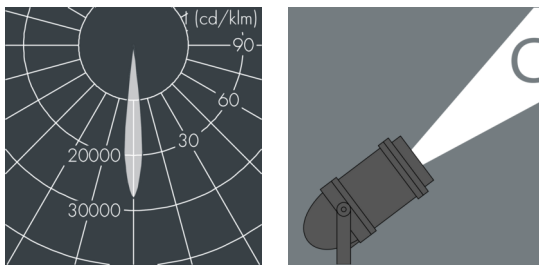

Nightspot B Gobo Projector

8 987 064 619

55 W, 1795 lm, 6500 K cold white, DALI,
150 mm focal length 14°

Customized solutions and modifications are possible: Special RAL, DB or NCS colours as polyester powder coat, luminaires in 2700 K and other colour temperatures and versions for high ambient temperature.

Specification text

housing made of extruded aluminum and corrosion-resistant die-cast aluminum AlSi12, polyester powder coated by high-quality and UV-stabilized coating process, Colour: white RAL 9002, all exterior parts are stainless steel, tempered safety glass, anti-reflective coating from 1 side, silicon gasket, closure with 4 stainless steel screws, powder coated aluminum mounting bracket with tilt scale: 2 drilled holes \varnothing 9 mm, spacing 70 mm, 1 centre hole \varnothing 22 mm, tilt range: 105°, cable gland: M20, connecting terminal: 5 pole, focusable projection lens for precise light control and sharp-edged image projections, integral, dimmable driver (DALI), 70, service life L70/B > 50.000 h, Beam angle (FWHM): 14°, luminous flux: 1795 lm, wattage: 55 W, delivered lumens 33 lm/W, protection type IP67, protection class II, impact resistance IK08, windage area 0,085 m², dimensions: \varnothing 240 mm, width 425 mm, weight 8.1 kg

Wattage	55 W	Beam angle (FWHM)	14°
Delivered lumens	33 lm/W	Housing colour	white RAL 9002
Light source	LED 6500 K	Power supply cable	\varnothing 8 – 15 mm
Color Rendering Index	70	Protection type	IP67
Lifetime ta 25° C	L70/B > 50.000 h	Protection class	II
Control gear	DALI	Impact resistance	IK08
Input voltage AC	220 – 240 V	Windage area	0,085m ²
Input voltage DC	220 – 240 V	Dimensions	\varnothing 240 mm, width 425 mm
Voltage protection	2 kV L/N 4 kV L/PE	Weight	8,10 kg
Luminaires per B16A / C16A	23 / 39	Max. ambient temperature ta	35°