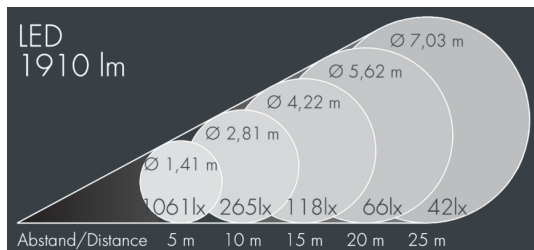

Nightspot B Gobo Projector

8 987 064 619

55 W, 1795 lm, 6500 K cold white, DALI,
150 mm focal length 14°

Customized solutions and modifications are possible: Special RAL, DB or NCS colours as polyester powder coat, luminaires in 2700 K and other colour temperatures and versions for high ambient temperature.

Specification text

housing made of extruded aluminum and corrosion-resistant die-cast aluminum AlSi12, polyester powder coated by high-quality and UV-stabilized coating process, Colour: white RAL 9002, all exterior parts are stainless steel, tempered safety glass, anti-reflective coating from 1 side, silicon gasket, closure with 4 stainless steel screws, powder coated aluminum mounting bracket with tilt scale: 2 drilled holes \varnothing 9 mm, spacing 70 mm, 1 centre hole \varnothing 22 mm, tilt range: 105°, cable gland: M20, connecting terminal: 5 pole, focusable projection lens for precise light control and sharp-edged image projections, integral, dimmable driver (DALI), 70, service life L70/B > 50.000 h, Beam angle (FWHM): 14°, luminous flux: 1795 lm, wattage: 55 W, delivered lumens 33 lm/W, protection type IP67, protection class II, impact resistance IK08, windage area 0,085 m², dimensions: \varnothing 240 mm, width 425 mm, weight 8.1 kg

Wattage	55 W	Beam angle (FWHM)	14°
Delivered lumens	33 lm/W	Housing colour	white RAL 9002
Light source	LED 6500 K	Power supply cable	\varnothing 8 – 15 mm
Color Rendering Index	70	Protection type	IP67
Lifetime ta 25° C	L70/B > 50.000 h	Protection class	II
Control gear	DALI	Impact resistance	IK08
Input voltage AC	220 – 240 V	Windage area	0,085m ²
Input voltage DC	220 – 240 V	Dimensions	\varnothing 240 mm, width 425 mm
Voltage protection	2 kV L/N 4 kV L/PE	Weight	8,10 kg
Luminaires per B16A / C16A	23 / 39	Max. ambient temperature ta	35°