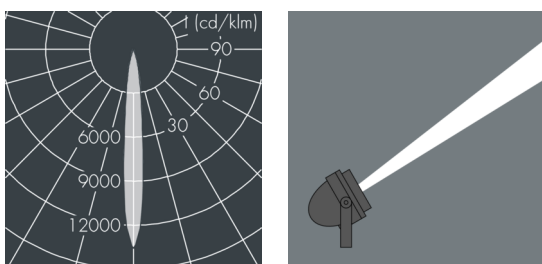

## Nightspot A2

8 983 045 219

28 W, 2492 lm, 4000 K neutral white, 1-10V,  
narrow beam 11°

Customized solutions and modifications are possible: Special RAL, DB or NCS colours as polyester powder coat, luminaires in 2700 K and other colour temperatures and versions for high ambient temperature.

## Specification text

housing made of corrosion-resistant die-cast aluminum AlSi12, polyester powder coated by high-quality and UV-stabilized coating process, Colour: black RAL 7021, all exterior parts are stainless steel, tempered safety glass, anti-reflective coating from 1 side, silicon gasket, closure with 4 stainless steel screws, powder coated aluminum mounting bracket with tilt scale: 2 drilled holes  $\varnothing$  9 mm, spacing 70 mm, 1 centre hole  $\varnothing$  22 mm, tilt range: 135°, cable gland: M20, connecting terminal: 5 pole, highly efficient anodized aluminum reflector, with built-in secondary reflector (narrow beam/medium wide beam) for optimal visual comfort and high efficiency, for glare control and reduction of spill light, integral driver (dimnable 1-10V), CRI > 80, max 3 SDCM, service life L80/B20 > 50.000 h, Beam angle (FWHM): 11°, luminous flux: 2492 lm, wattage: 28 W, delivered lumens 89 lm/W, protection type IP67, protection class I, impact resistance IK08, windage area 0,035 m<sup>2</sup>, dimensions:  $\varnothing$  180 mm, width 200 mm, weight 2.695 kg

## Specification

Wattage	28 W	Beam angle (FWHM)	11°
Delivered lumens	89 lm/W	Housing colour	black RAL 7021
Light source	LED 4000 K	Power supply cable	$\varnothing$ 8 – 15 mm
Color Rendering Index	CRI > 80	Protection type	IP67
Colour tolerance	max 3 SDCM	Protection class	I
Lifetime ta 25° C	L80/B20 > 50.000 h	Impact resistance	IK08
Control gear	1-10V	Windage area	0,035m <sup>2</sup>
		Dimensions	$\varnothing$ 180 mm, width 200 mm
		Weight	2,70 kg
		Max. ambient temperature ta	35°