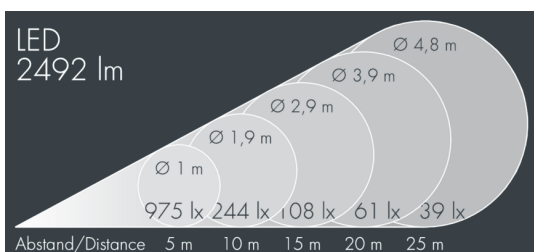

## Nightspot A2

8 983 045 219

28 W, 2492 lm, 4000 K neutral white, 1-10V,  
narrow beam 11°

Customized solutions and modifications are possible: Special RAL, DB or NCS colours as polyester powder coat, luminaires in 2700 K and other colour temperatures and versions for high ambient temperature.

## Specification text

housing made of corrosion-resistant die-cast aluminum AlSi12, polyester powder coated by high-quality and UV-stabilized coating process, Colour: black RAL 7021, all exterior parts are stainless steel, tempered safety glass, anti-reflective coating from 1 side, silicon gasket, closure with 4 stainless steel screws, powder coated aluminum mounting bracket with tilt scale: 2 drilled holes  $\varnothing$  9 mm, spacing 70 mm, 1 centre hole  $\varnothing$  22 mm, tilt range: 135°, cable gland: M20, connecting terminal: 5 pole, highly efficient anodized aluminum reflector, with built-in secondary reflector (narrow beam/medium wide beam) for optimal visual comfort and high efficiency, for glare control and reduction of spill light, integral driver (dimnable 1-10V), CRI > 80, max 3 SDCM, service life L80/B20 > 50.000 h, Beam angle (FWHM): 11°, luminous flux: 2492 lm, wattage: 28 W, delivered lumens 89 lm/W, protection type IP67, protection class I, impact resistance IK08, windage area 0,035 m<sup>2</sup>, dimensions:  $\varnothing$  180 mm, width 200 mm, weight 2.695 kg

## Specification

Wattage	28 W	Beam angle (FWHM)	11°
Delivered lumens	89 lm/W	Housing colour	black RAL 7021
Light source	LED 4000 K	Power supply cable	$\varnothing$ 8 – 15 mm
Color Rendering Index	CRI > 80	Protection type	IP67
Colour tolerance	max 3 SDCM	Protection class	I
Lifetime ta 25° C	L80/B20 > 50.000 h	Impact resistance	IK08
Control gear	1-10V	Windage area	0,035m <sup>2</sup>
		Dimensions	$\varnothing$ 180 mm, width 200 mm
		Weight	2,70 kg
		Max. ambient temperature ta	35°