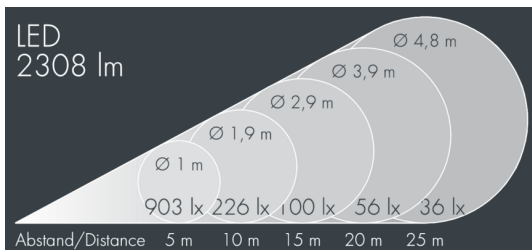

Nightspot A2

8 983 256 119

28 W, 2308 lm, 3000 K warm white, DALI, narrow beam 11°

Customized solutions and modifications are possible: Special RAL, DB or NCS colours as polyester powder coat, luminaires in 2700 K and other colour temperatures and versions for high ambient temperature.

Specification text

housing made of corrosion-resistant die-cast aluminum AlSi12, polyester powder coated by high-quality and UV-stabilized coating process, Colour: silver grey, all exterior parts are stainless steel, tempered safety glass, anti-reflective coating from 1 side, silicon gasket, closure with 4 stainless steel screws, for installation on poles Ø 60-100mm, adjustable aluminum mounting base, powder coated: 2 drilled holes Ø 9mm, spacing 105mm, 1 centre hole Ø 22mm, tilt range: 100°, cable gland: M20, connecting terminal: 5 pole, highly efficient anodized aluminum reflector, with built-in secondary reflector (narrow beam/medium wide beam) for optimal visual comfort and high efficiency, for glare control and reduction of spill light, integral, dimmable driver (DALI), CRI > 80, max 2 SDCM, service life L90/B10 > 50.000 h, Beam angle (FWHM): 11°, luminous flux: 2308 lm, wattage: 28 W, delivered lumens 82 lm/W, protection type IP67, protection class I, impact resistance IK08, windage area 0,035 m², dimensions: Ø 180 mm, width 200 mm, weight 2.695 kg

Wattage	28 W	Beam angle (FWHM)	11°
Delivered lumens	82 lm/W	Housing colour	silver grey
Light source	LED 3000 K	Power supply cable	Ø 8 – 11 mm
Color Rendering Index	CRI > 80	Protection type	IP67
Colour tolerance	max 2 SDCM	Protection class	I
Lifetime ta 25° C	L90/B10 > 50.000 h	Impact resistance	IK08
Control gear	DALI	Windage area	0,035m ²
		Dimensions	Ø 180 mm, width 200 mm
		Weight	2,70 kg
		Max. ambient temperature ta	35°