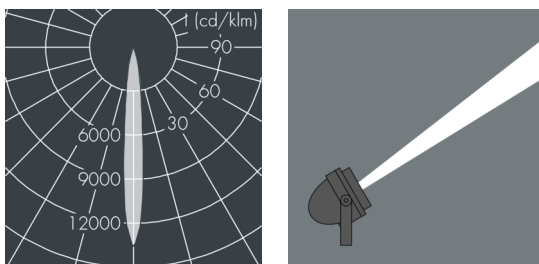

## Nightspot A2

8 983 046 219

28 W, 2308 lm, 3000 K warm white, 1-10V,  
narrow beam 11°

Customized solutions and modifications are possible: Special RAL, DB or NCS colours as polyester powder coat, luminaires in 2700 K and other colour temperatures and versions for high ambient temperature.

## Specification text

housing made of corrosion-resistant die-cast aluminum AlSi12, polyester powder coated by high-quality and UV-stabilized coating process, Colour: black RAL 7021, all exterior parts are stainless steel, tempered safety glass, anti-reflective coating from 1 side, silicon gasket, closure with 4 stainless steel screws, powder coated aluminum mounting bracket with tilt scale: 2 drilled holes  $\varnothing$  9 mm, spacing 70 mm, 1 centre hole  $\varnothing$  22 mm, tilt range: 135°, cable gland: M20, connecting terminal: 5 pole, highly efficient anodized aluminum reflector, with built-in secondary reflector (narrow beam/medium wide beam) for optimal visual comfort and high efficiency, for glare control and reduction of spill light, integral driver (dimnable 1-10V), CRI > 80, max 2 SDCM, service life L90/B10 > 50.000 h, Beam angle (FWHM): 11°, luminous flux: 2308 lm, wattage: 28 W, delivered lumens 82 lm/W, protection type IP67, protection class I, impact resistance IK08, windage area 0,035 m<sup>2</sup>, dimensions:  $\varnothing$  180 mm, width 200 mm, weight 2.695 kg

## Specification

Wattage	28 W	Beam angle (FWHM)	11°
Delivered lumens	82 lm/W	Housing colour	black RAL 7021
Light source	LED 3000 K	Power supply cable	$\varnothing$ 8 – 15 mm
Color Rendering Index	CRI > 80	Protection type	IP67
Colour tolerance	max 2 SDCM	Protection class	I
Lifetime ta 25° C	L90/B10 > 50.000 h	Impact resistance	IK08
Control gear	1-10V	Windage area	0,035m <sup>2</sup>
		Dimensions	$\varnothing$ 180 mm, width 200 mm
		Weight	2,70 kg
		Max. ambient temperature ta	35°