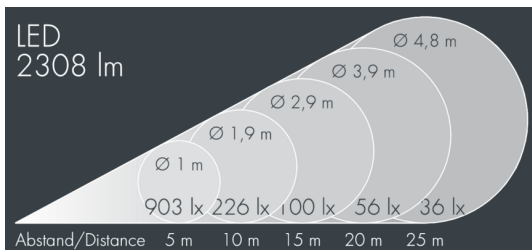

## Nightspot A2

8 983 046 219

28 W, 2308 lm, 3000 K warm white, 1-10V,  
narrow beam 11°

Customized solutions and modifications are possible: Special RAL, DB or NCS colours as polyester powder coat, luminaires in 2700 K and other colour temperatures and versions for high ambient temperature.

## Specification text

housing made of corrosion-resistant die-cast aluminum AlSi12, polyester powder coated by high-quality and UV-stabilized coating process, Colour: black RAL 7021, all exterior parts are stainless steel, tempered safety glass, anti-reflective coating from 1 side, silicon gasket, closure with 4 stainless steel screws, powder coated aluminum mounting bracket with tilt scale: 2 drilled holes  $\varnothing$  9 mm, spacing 70 mm, 1 centre hole  $\varnothing$  22 mm, tilt range: 135°, cable gland: M20, connecting terminal: 5 pole, highly efficient anodized aluminum reflector, with built-in secondary reflector (narrow beam/medium wide beam) for optimal visual comfort and high efficiency, for glare control and reduction of spill light, integral driver (dimnable 1-10V), CRI > 80, max 2 SDCM, service life L90/B10 > 50.000 h, Beam angle (FWHM): 11°, luminous flux: 2308 lm, wattage: 28 W, delivered lumens 82 lm/W, protection type IP67, protection class I, impact resistance IK08, windage area 0,035 m<sup>2</sup>, dimensions:  $\varnothing$  180 mm, width 200 mm, weight 2.695 kg

## Specification

Wattage	28 W	Beam angle (FWHM)	11°
Delivered lumens	82 lm/W	Housing colour	black RAL 7021
Light source	LED 3000 K	Power supply cable	$\varnothing$ 8 – 15 mm
Color Rendering Index	CRI > 80	Protection type	IP67
Colour tolerance	max 2 SDCM	Protection class	I
Lifetime ta 25° C	L90/B10 > 50.000 h	Impact resistance	IK08
Control gear	1-10V	Windage area	0,035m <sup>2</sup>
		Dimensions	$\varnothing$ 180 mm, width 200 mm
		Weight	2,70 kg
		Max. ambient temperature ta	35°