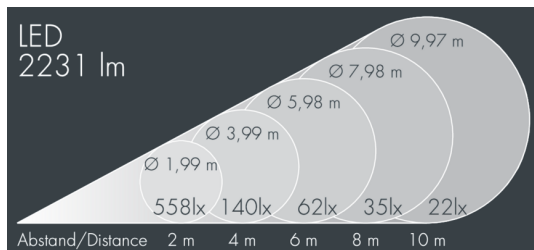

## Nightspot A2

8 983 055 759

28 W, 2231 lm, 4000 K neutral white, 1-10V, wide beam 53°

Customized solutions and modifications are possible: Special RAL, DB or NCS colours as polyester powder coat, luminaires in 2700 K and other colour temperatures and versions for high ambient temperature.

## Specification text

housing made of corrosion-resistant die-cast aluminum AlSi12, polyester powder coated by high-quality and UV-stabilized coating process, Colour: silver grey, all exterior parts are stainless steel, tempered safety glass, anti-reflective coating from 1 side, silicon gasket, closure with 4 stainless steel screws, powder coated aluminum mounting bracket with tilt scale: 2 drilled holes  $\varnothing$  9 mm, spacing 70 mm, 1 centre hole  $\varnothing$  22 mm, tilt range: 135°, cable gland: M20, connecting terminal: 5 pole, highly efficient anodized aluminum reflector, with built-in secondary reflector (narrow beam/medium wide beam) for optimal visual comfort and high efficiency, for glare control and reduction of spill light, integral driver (dimnable 1-10V), LPF, HPF available on request, CRI > 80, max 2 SDCM, service life L90/B10 > 50.000 h, Beam angle (FWHM): 53°, luminous flux: 2231 lm, wattage: 28 W, delivered lumens 81 lm/W, protection type IP67, protection class II, impact resistance IK08, windage area 0,035 m<sup>2</sup>, dimensions:  $\varnothing$  180 mm, width 200 mm, weight 2.7 kg

## Specification

Wattage	28 W	Beam angle (FWHM)	53°
Delivered lumens	81 lm/W	Housing colour	silver grey
Light source	LED 4000 K	Power supply cable	$\varnothing$ 8 – 15 mm
Color Rendering Index	CRI > 80	Protection type	IP67
Colour tolerance	max 2 SDCM	Protection class	II
Lifetime ta 25° C	L90/B10 > 50.000 h	Impact resistance	IK08
Control gear	1-10V	Windage area	0,035m <sup>2</sup>
		Dimensions	$\varnothing$ 180 mm, width 200 mm
		Weight	2,70 kg
		Max. ambient temperature ta	35°