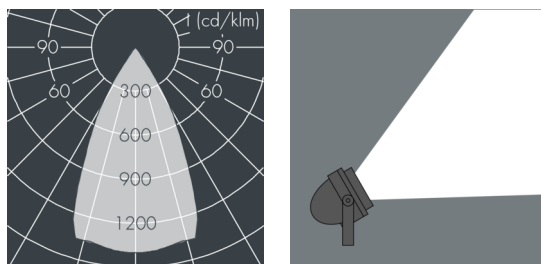

## Nightspot A2

8 983 055 759

28 W, 2231 lm, 4000 K neutral white, 1-10V, wide beam 53°

Customized solutions and modifications are possible: Special RAL, DB or NCS colours as polyester powder coat, luminaires in 2700 K and other colour temperatures and versions for high ambient temperature.

## Specification text

housing made of corrosion-resistant die-cast aluminum AlSi12, polyester powder coated by high-quality and UV-stabilized coating process, Colour: silver grey, all exterior parts are stainless steel, tempered safety glass, anti-reflective coating from 1 side, silicon gasket, closure with 4 stainless steel screws, powder coated aluminum mounting bracket with tilt scale: 2 drilled holes  $\varnothing$  9 mm, spacing 70 mm, 1 centre hole  $\varnothing$  22 mm, tilt range: 135°, cable gland: M20, connecting terminal: 5 pole, highly efficient anodized aluminum reflector, with built-in secondary reflector (narrow beam/medium wide beam) for optimal visual comfort and high efficiency, for glare control and reduction of spill light, integral driver (dimnable 1-10V), LPF, HPF available on request, CRI > 80, max 2 SDCM, service life L90/B10 > 50.000 h, Beam angle (FWHM): 53°, luminous flux: 2231 lm, wattage: 28 W, delivered lumens 81 lm/W, protection type IP67, protection class II, impact resistance IK08, windage area 0,035 m<sup>2</sup>, dimensions:  $\varnothing$  180 mm, width 200 mm, weight 2.7 kg

## Specification

Wattage	28 W	Beam angle (FWHM)	53°
Delivered lumens	81 lm/W	Housing colour	silver grey
Light source	LED 4000 K	Power supply cable	$\varnothing$ 8 – 15 mm
Color Rendering Index	CRI > 80	Protection type	IP67
Colour tolerance	max 2 SDCM	Protection class	II
Lifetime ta 25° C	L90/B10 > 50.000 h	Impact resistance	IK08
Control gear	1-10V	Windage area	0,035m <sup>2</sup>
		Dimensions	$\varnothing$ 180 mm, width 200 mm
		Weight	2,70 kg
		Max. ambient temperature ta	35°