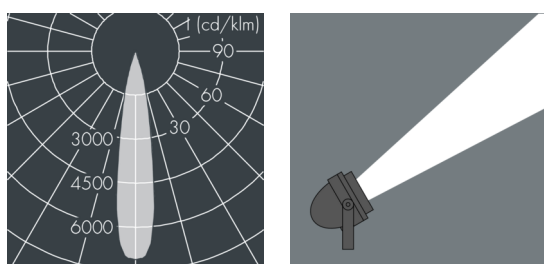

Nightspot A2

8 983 065 249

28 W, 2459 lm, 4000 K neutral white, 1-10V,
medium wide beam 19°

Customized solutions and modifications are possible: Special RAL, DB or NCS colours as polyester powder coat, luminaires in 2700 K and other colour temperatures and versions for high ambient temperature.

Specification text

housing made of corrosion-resistant die-cast aluminum AlSi12, polyester powder coated by high-quality and UV-stabilized coating process, Colour: white RAL 9002, all exterior parts are stainless steel, tempered safety glass, anti-reflective coating from 1 side, silicon gasket, closure with 4 stainless steel screws, powder coated aluminum mounting bracket with tilt scale: 2 drilled holes \varnothing 9 mm, spacing 70 mm, 1 centre hole \varnothing 22 mm, tilt range: 135°, cable gland: M20, connecting terminal: 5 pole, highly efficient anodized aluminum reflector, with built-in secondary reflector (narrow beam/medium wide beam) for optimal visual comfort and high efficiency, for glare control and reduction of spill light, integral driver (dimnable 1-10V), CRI > 80, max 2 SDCM, service life L90/B10 > 50.000 h, Beam angle (FWHM): 19°, luminous flux: 2459 lm, wattage: 28 W, delivered lumens 88 lm/W, protection type IP67, protection class I, impact resistance IK08, windage area 0,035 m², dimensions: \varnothing 180 mm, width 200 mm, weight 2.654 kg

Wattage	28 W	Beam angle (FWHM)	19°
Delivered lumens	88 lm/W	Housing colour	white RAL 9002
Light source	LED 4000 K	Power supply cable	\varnothing 8 – 15 mm
Color Rendering Index	CRI > 80	Protection type	IP67
Colour tolerance	max 2 SDCM	Protection class	I
Lifetime ta 25° C	L90/B10 > 50.000 h	Impact resistance	IK08
Control gear	1-10V	Windage area	0,035m ²
		Dimensions	\varnothing 180 mm, width 200 mm
		Weight	2,65 kg
		Max. ambient temperature ta	35°