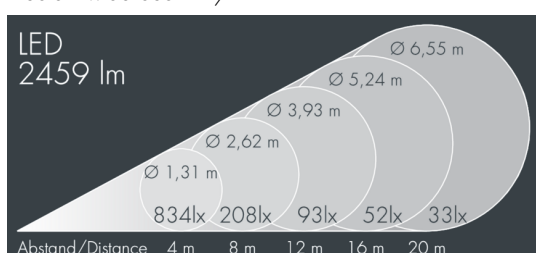

Nightspot A2

8 983 065 249

28 W, 2459 lm, 4000 K neutral white, 1-10V,
medium wide beam 19°

Customized solutions and modifications are possible: Special RAL, DB or NCS colours as polyester powder coat, luminaires in 2700 K and other colour temperatures and versions for high ambient temperature.

Specification text

housing made of corrosion-resistant die-cast aluminum AlSi12, polyester powder coated by high-quality and UV-stabilized coating process, Colour: white RAL 9002, all exterior parts are stainless steel, tempered safety glass, anti-reflective coating from 1 side, silicon gasket, closure with 4 stainless steel screws, powder coated aluminum mounting bracket with tilt scale: 2 drilled holes \varnothing 9 mm, spacing 70 mm, 1 centre hole \varnothing 22 mm, tilt range: 135°, cable gland: M20, connecting terminal: 5 pole, highly efficient anodized aluminum reflector, with built-in secondary reflector (narrow beam/medium wide beam) for optimal visual comfort and high efficiency, for glare control and reduction of spill light, integral driver (dimnable 1-10V), CRI > 80, max 2 SDCM, service life L90/B10 > 50.000 h, Beam angle (FWHM): 19°, luminous flux: 2459 lm, wattage: 28 W, delivered lumens 88 lm/W, protection type IP67, protection class I, impact resistance IK08, windage area 0,035 m², dimensions: \varnothing 180 mm, width 200 mm, weight 2.654 kg

Wattage	28 W	Beam angle (FWHM)	19°
Delivered lumens	88 lm/W	Housing colour	white RAL 9002
Light source	LED 4000 K	Power supply cable	\varnothing 8 – 15 mm
Color Rendering Index	CRI > 80	Protection type	IP67
Colour tolerance	max 2 SDCM	Protection class	I
Lifetime ta 25° C	L90/B10 > 50.000 h	Impact resistance	IK08
Control gear	1-10V	Windage area	0,035m ²
		Dimensions	\varnothing 180 mm, width 200 mm
		Weight	2,65 kg
		Max. ambient temperature ta	35°