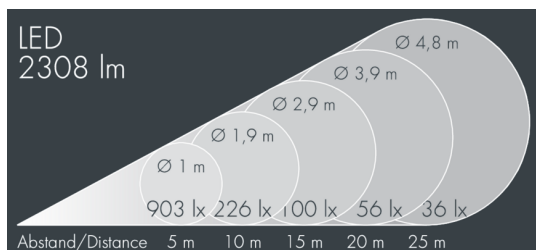

## Nightspot A2

8 983 066 219

28 W, 2308 lm, 3000 K warm white, 1-10V,  
narrow beam 11°

Customized solutions and modifications are possible: Special RAL, DB or NCS colours as polyester powder coat, luminaires in 2700 K and other colour temperatures and versions for high ambient temperature.

## Specification text

housing made of corrosion-resistant die-cast aluminum AlSi12, polyester powder coated by high-quality and UV-stabilized coating process, Colour: white RAL 9002, all exterior parts are stainless steel, tempered safety glass, anti-reflective coating from 1 side, silicon gasket, closure with 4 stainless steel screws, powder coated aluminum mounting bracket with tilt scale: 2 drilled holes  $\varnothing$  9 mm, spacing 70 mm, 1 centre hole  $\varnothing$  22 mm, tilt range: 135°, cable gland: M20, connecting terminal: 5 pole, highly efficient anodized aluminum reflector, with built-in secondary reflector (narrow beam/medium wide beam) for optimal visual comfort and high efficiency, for glare control and reduction of spill light, integral driver (dimnable 1-10V), CRI > 80, max 2 SDCM, service life L90/B10 > 50.000 h, Beam angle (FWHM): 11°, luminous flux: 2308 lm, wattage: 28 W, delivered lumens 82 lm/W, protection type IP67, protection class I, impact resistance IK08, windage area 0,035 m<sup>2</sup>, dimensions:  $\varnothing$  180 mm, width 200 mm, weight 2.695 kg

## Specification

Wattage	28 W	Beam angle (FWHM)	11°
Delivered lumens	82 lm/W	Housing colour	white RAL 9002
Light source	LED 3000 K	Power supply cable	$\varnothing$ 8 – 15 mm
Color Rendering Index	CRI > 80	Protection type	IP67
Colour tolerance	max 2 SDCM	Protection class	I
Lifetime ta 25° C	L90/B10 > 50.000 h	Impact resistance	IK08
Control gear	1-10V	Windage area	0,035m <sup>2</sup>
		Dimensions	$\varnothing$ 180 mm, width 200 mm
		Weight	2,70 kg
		Max. ambient temperature ta	35°