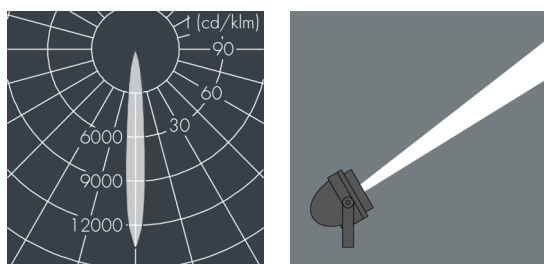

## Nightspot A2

8 983 066 219

28 W, 2308 lm, 3000 K warm white, 1-10V,  
narrow beam 11°

Customized solutions and modifications are possible: Special RAL, DB or NCS colours as polyester powder coat, luminaires in 2700 K and other colour temperatures and versions for high ambient temperature.

## Specification text

housing made of corrosion-resistant die-cast aluminum AlSi12, polyester powder coated by high-quality and UV-stabilized coating process, Colour: white RAL 9002, all exterior parts are stainless steel, tempered safety glass, anti-reflective coating from 1 side, silicon gasket, closure with 4 stainless steel screws, powder coated aluminum mounting bracket with tilt scale: 2 drilled holes  $\varnothing$  9 mm, spacing 70 mm, 1 centre hole  $\varnothing$  22 mm, tilt range: 135°, cable gland: M20, connecting terminal: 5 pole, highly efficient anodized aluminum reflector, with built-in secondary reflector (narrow beam/medium wide beam) for optimal visual comfort and high efficiency, for glare control and reduction of spill light, integral driver (dimnable 1-10V), CRI > 80, max 2 SDCM, service life L90/B10 > 50.000 h, Beam angle (FWHM): 11°, luminous flux: 2308 lm, wattage: 28 W, delivered lumens 82 lm/W, protection type IP67, protection class I, impact resistance IK08, windage area 0,035 m<sup>2</sup>, dimensions:  $\varnothing$  180 mm, width 200 mm, weight 2.695 kg

## Specification

Wattage	28 W	Beam angle (FWHM)	11°
Delivered lumens	82 lm/W	Housing colour	white RAL 9002
Light source	LED 3000 K	Power supply cable	$\varnothing$ 8 – 15 mm
Color Rendering Index	CRI > 80	Protection type	IP67
Colour tolerance	max 2 SDCM	Protection class	I
Lifetime ta 25° C	L90/B10 > 50.000 h	Impact resistance	IK08
Control gear	1-10V	Windage area	0,035m <sup>2</sup>
		Dimensions	$\varnothing$ 180 mm, width 200 mm
		Weight	2,70 kg
		Max. ambient temperature ta	35°