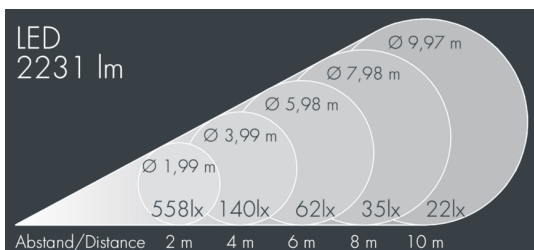

## Nightspot A2

8 983 155 759

28 W, 2231 lm, 4000 K neutral white, 1-10V,  
wide beam 53°

Customized solutions and modifications are possible: Special RAL, DB or NCS colours as polyester powder coat, luminaires in 2700 K and other colour temperatures and versions for high ambient temperature.

## Specification text

housing made of corrosion-resistant die-cast aluminum AlSi12, polyester powder coated by high-quality and UV-stabilized coating process, Colour: silver grey, all exterior parts are stainless steel, tempered safety glass, anti-reflective coating from 1 side, silicon gasket, closure with 4 stainless steel screws, powder coated aluminum mounting base adjustable: 2 drilled holes  $\varnothing$  9 mm, spacing 105 mm, 1 centre hole  $\varnothing$  22 mm, tilt range: 125°, cable gland: M20, connecting terminal: 5 pole, highly efficient anodized aluminum reflector, with built-in secondary reflector (narrow beam/medium wide beam) for optimal visual comfort and high efficiency, for glare control and reduction of spill light, integral driver (dimnable 1-10V), LPF, HPF available on request, CRI > 80, max 2 SDCM, service life L90/B10 > 50.000 h, Beam angle (FWHM): 53°, luminous flux: 2231 lm, wattage: 28 W, delivered lumens 81 lm/W, protection type IP67, protection class II, impact resistance IK08, windage area 0,035 m<sup>2</sup>, dimensions:  $\varnothing$  180 mm, width 200 mm, weight 2.8 kg

## Specification

Wattage	28 W	Beam angle (FWHM)	53°
Delivered lumens	81 lm/W	Housing colour	silver grey
Light source	LED 4000 K	Power supply cable	$\varnothing$ 8 – 11 mm
Color Rendering Index	CRI > 80	Protection type	IP67
Colour tolerance	max 2 SDCM	Protection class	II
Lifetime ta 25° C	L90/B10 > 50.000 h	Impact resistance	IK08
Control gear	1-10V	Windage area	0,035m <sup>2</sup>
		Dimensions	$\varnothing$ 180 mm, width 200 mm
		Weight	2,80 kg
		Max. ambient temperature ta	35°