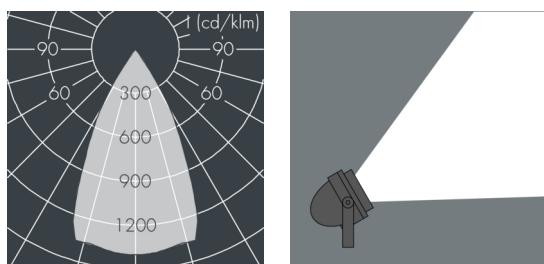

## Nightspot A2

8 983 166 159

28 W, 2066 lm, 3000 K warm white, DALI, wide beam 53°

Customized solutions and modifications are possible: Special RAL, DB or NCS colours as polyester powder coat, luminaires in 2700 K and other colour temperatures and versions for high ambient temperature.

## Specification text

housing made of corrosion-resistant die-cast aluminum AlSi12, polyester powder coated by high-quality and UV-stabilized coating process, Colour: white RAL 9002, all exterior parts are stainless steel, tempered safety glass, anti-reflective coating from 1 side, silicon gasket, closure with 4 stainless steel screws, powder coated aluminum mounting base adjustable: 2 drilled holes Ø 9 mm, spacing 105 mm, 1 centre hole Ø 22 mm, tilt range: 125°, cable gland: M20, connecting terminal: 5 pole, highly efficient anodized aluminum reflector, with built-in secondary reflector (narrow beam/medium wide beam) for optimal visual comfort and high efficiency, for glare control and reduction of spill light, integral, dimmable driver (DALI), CRI > 80, max 2 SDCM, service life L90/B10 > 50.000 h, Beam angle (FWHM): 53°, luminous flux: 2066 lm, wattage: 28 W, delivered lumens 75 lm/W, protection type IP67, protection class I, impact resistance IK08, windage area 0,035 m<sup>2</sup>, dimensions: Ø 180 mm, width 200 mm, weight 2.5 kg

## Specification

Wattage	28 W	Beam angle (FWHM)	53°
Delivered lumens	75 lm/W	Housing colour	white RAL 9002
Light source	LED 3000 K	Power supply cable	Ø 8 – 11 mm
Color Rendering Index	CRI > 80	Protection type	IP67
Colour tolerance	max 2 SDCM	Protection class	I
Lifetime ta 25° C	L90/B10 > 50.000 h	Impact resistance	IK08
Control gear	DALI	Windage area	0,035m <sup>2</sup>
		Dimensions	Ø 180 mm, width 200 mm
		Weight	2,50 kg
		Max. ambient temperature ta	35°