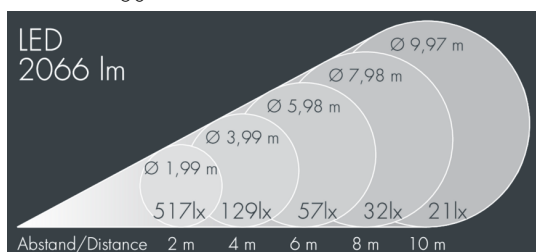

## Nightspot A2

8 983 166 159

28 W, 2066 lm, 3000 K warm white, DALI, wide beam 53°

Customized solutions and modifications are possible: Special RAL, DB or NCS colours as polyester powder coat, luminaires in 2700 K and other colour temperatures and versions for high ambient temperature.

## Specification text

housing made of corrosion-resistant die-cast aluminum AlSi12, polyester powder coated by high-quality and UV-stabilized coating process, Colour: white RAL 9002, all exterior parts are stainless steel, tempered safety glass, anti-reflective coating from 1 side, silicon gasket, closure with 4 stainless steel screws, powder coated aluminum mounting base adjustable: 2 drilled holes Ø 9 mm, spacing 105 mm, 1 centre hole Ø 22 mm, tilt range: 125°, cable gland: M20, connecting terminal: 5 pole, highly efficient anodized aluminum reflector, with built-in secondary reflector (narrow beam/medium wide beam) for optimal visual comfort and high efficiency, for glare control and reduction of spill light, integral, dimmable driver (DALI), CRI > 80, max 2 SDCM, service life L90/B10 > 50.000 h, Beam angle (FWHM): 53°, luminous flux: 2066 lm, wattage: 28 W, delivered lumens 75 lm/W, protection type IP67, protection class I, impact resistance IK08, windage area 0,035 m<sup>2</sup>, dimensions: Ø 180 mm, width 200 mm, weight 2.5 kg

## Specification

Wattage	28 W	Beam angle (FWHM)	53°
Delivered lumens	75 lm/W	Housing colour	white RAL 9002
Light source	LED 3000 K	Power supply cable	Ø 8 – 11 mm
Color Rendering Index	CRI > 80	Protection type	IP67
Colour tolerance	max 2 SDCM	Protection class	I
Lifetime ta 25° C	L90/B10 > 50.000 h	Impact resistance	IK08
Control gear	DALI	Windage area	0,035m <sup>2</sup>
		Dimensions	Ø 180 mm, width 200 mm
		Weight	2,50 kg
		Max. ambient temperature ta	35°