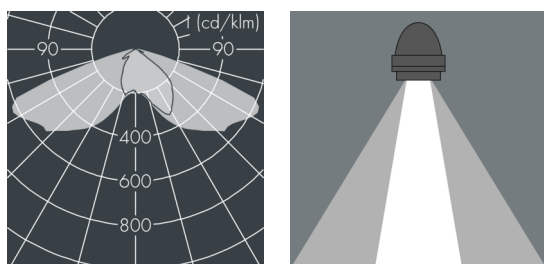

## Nightspot B

8 988 266 109

40 W, 3596 lm, 3000 K warm white, DALI,  
Street Optic 47° / 126°

Customized solutions and modifications are possible: Special RAL, DB or NCS colours as polyester powder coat, luminaires in 2700 K and other colour temperatures and versions for high ambient temperature.

## Specification text

housing made of corrosion-resistant die-cast aluminum AlSi12, polyester powder coated by high-quality and UV-stabilized coating process, Colour: white RAL 9002, all exterior parts are stainless steel, tempered safety glass, anti-reflective coating from 1 side, silicon gasket, closure with 4 stainless steel screws, for installation on poles  $\varnothing$  60-100mm, adjustable aluminum mounting base, powder coated: 2 drilled holes  $\varnothing$  9mm, spacing 105mm, 1 centre hole  $\varnothing$  22mm, tilt range: 80°, cable gland: M20, connecting terminal: 5 pole, lens for batwing light distribution made of highly efficient optical silicon, integral, dimmable driver (DALI), min. 80, max 3 SDCM, service life L80/B20 > 50.000 h, Beam angle (FWHM): 47° / 126°, luminous flux: 3596 lm, wattage: 40 W, delivered lumens 91 lm/W, protection type IP67, protection class I, impact resistance IK08, windage area 0,05 m<sup>2</sup>, weight 5.3 kg

## Specification

Wattage	40 W	Beam angle (FWHM)	47° / 126°
Delivered lumens	91 lm/W	Housing colour	white RAL 9002
Light source	LED 3000 K	Power supply cable	$\varnothing$ 8 – 15 mm
Color Rendering Index	min. 80	Protection type	IP67
Colour tolerance	max 3 SDCM	Protection class	I
Lifetime ta 25° C	L80/B20 > 50.000 h	Impact resistance	IK08
Control gear	DALI	Windage area	0,05m <sup>2</sup>
Input voltage AC	220 – 240 V	Weight	5,30 kg
Input voltage DC	195 – 255 V	Max. ambient temperature ta	40°
Voltage protection	4 kV L/N   2 kV L/PE		
Luminaires per B16A / C16A	36 / 61		