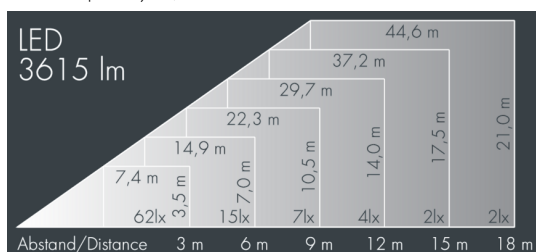

## Nightspot B

8 988 266 109

40 W, 3596 lm, 3000 K warm white, DALI,  
Street Optic 47° / 126°

Customized solutions and modifications are possible: Special RAL, DB or NCS colours as polyester powder coat, luminaires in 2700 K and other colour temperatures and versions for high ambient temperature.

## Specification text

housing made of corrosion-resistant die-cast aluminum AlSi12, polyester powder coated by high-quality and UV-stabilized coating process, Colour: white RAL 9002, all exterior parts are stainless steel, tempered safety glass, anti-reflective coating from 1 side, silicon gasket, closure with 4 stainless steel screws, for installation on poles  $\varnothing$  60-100mm, adjustable aluminum mounting base, powder coated: 2 drilled holes  $\varnothing$  9mm, spacing 105mm, 1 centre hole  $\varnothing$  22mm, tilt range: 80°, cable gland: M20, connecting terminal: 5 pole, lens for batwing light distribution made of highly efficient optical silicon, integral, dimmable driver (DALI), min. 80, max 3 SDCM, service life L80/B20 > 50.000 h, Beam angle (FWHM): 47° / 126°, luminous flux: 3596 lm, wattage: 40 W, delivered lumens 91 lm/W, protection type IP67, protection class I, impact resistance IK08, windage area 0,05 m<sup>2</sup>, weight 5.3 kg

## Specification

Wattage	40 W	Beam angle (FWHM)	47° / 126°
Delivered lumens	91 lm/W	Housing colour	white RAL 9002
Light source	LED 3000 K	Power supply cable	$\varnothing$ 8 – 15 mm
Color Rendering Index	min. 80	Protection type	IP67
Colour tolerance	max 3 SDCM	Protection class	I
Lifetime ta 25° C	L80/B20 > 50.000 h	Impact resistance	IK08
Control gear	DALI	Windage area	0,05m <sup>2</sup>
Input voltage AC	220 – 240 V	Weight	5,30 kg
Input voltage DC	195 – 255 V	Max. ambient temperature ta	40°
Voltage protection	4 kV L/N   2 kV L/PE		
Luminaires per B16A / C16A	36 / 61		