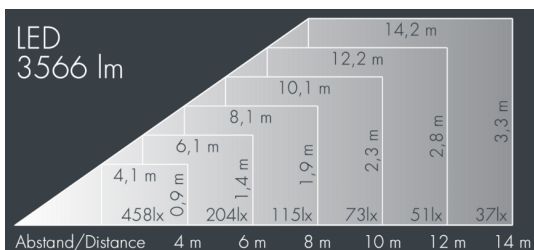

## Superlight Compact LED

8 890 046 539

48 W, 4225 lm, 3000 K warm white, DALI,  
linear horizontal 11° / 54°

Customized solutions and modifications are possible: Special RAL, DB or NCS colours as polyester powder coat, luminaires in 2700 K and other colour temperatures and versions for high ambient temperature.

## Specification text

housing made of die-cast aluminum AlSi12, polyester powder coated by high-quality and UV-stabilized coating process, Colour: black RAL 7021, all exterior parts are stainless steel, tempered safety glass, anti-reflective coating from 1 side, dark screenprint, silicon gasket, closure with 4 stainless steel screws, powder coated aluminum mounting bracket with tilt scale: 2 drilled holes Ø 8.5 mm, spacing 70 mm, 1 centre hole Ø 17 mm, tilt range: 120°, cable gland: 2 x M20, cable entry: 2, connecting terminal: 5 pole, highly efficient anodized rotationally symmetrical reflector with matt finish, integral driver (DALI), CRI > 80, max 2 SDCM, service life L90/B10 > 50.000 h, Beam angle (FWHM): 11° / 54°, luminous flux: 4225 lm, wattage: 48 W, delivered lumens 88 lm/W, protection type IP67, protection class I, impact resistance IK08, windage area 0,04 m<sup>2</sup>, dimensions (L×H×W): 190 × 160 × 140 mm, weight 2.6 kg

## Specification

Wattage	48 W	Beam angle (FWHM)	11° / 54°
Delivered lumens	88 lm/W	Housing colour	black RAL 7021
Light source	LED 3000 K	Power supply cable	Ø 6 – 13 mm
Color Rendering Index	CRI > 80	Protection type	IP67
Colour tolerance	max 2 SDCM	Protection class	I
Lifetime ta 25° C	L90/B10 > 50.000 h	Impact resistance	IK08
Control gear	DALI	Windage area	0,04m <sup>2</sup>
Input voltage AC	220 – 240 V	Dimensions	190 × 160 × 140 mm
Input voltage DC	195 – 255 V	Weight	2,60 kg
Voltage protection	4 kV L/N   2 kV L/PE	Max. ambient temperature ta	40°
Luminaires per B16A / C16A	36 / 61		