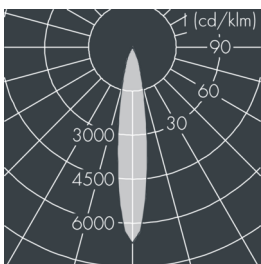

Superlight Compact LED

8 890 055 549

48 W, 4565 lm, 4000 K neutral white, DALI, medium wide beam 18°

Customized solutions and modifications are possible: Special RAL, DB or NCS colours as polyester powder coat, luminaires in 2700 K and other colour temperatures and versions for high ambient temperature.

Specification text

housing made of die-cast aluminum ALSi12, polyester powder coated by high-quality and UV-stabilized coating process, Colour: silver grey, all exterior parts are stainless steel, tempered safety glass, anti-reflective coating from 1 side, dark screenprint, silicon gasket, closure with 4 stainless steel screws, powder coated aluminum mounting bracket with tilt scale: 2 drilled holes Ø 8.5 mm, spacing 70 mm, 1 centre hole Ø 17 mm, tilt range: 120°, cable gland: 2 x M20, cable entry: 2, connecting terminal: 5 pole, highly efficient anodized rotationally symmetrical reflector with matt finish, integral driver (DALI), CRI > 80, max 2 SDCM, service life L90/B10 > 50.000 h, Beam angle (FWHM): 18°, luminous flux: 4565 lm, wattage: 48 W, delivered lumens 95 lm/W, protection type IP67, protection class I, impact resistance IK08, windage area 0,04 m², dimensions (L×H×W): 140 × 163 × 190 mm, weight 2.6 kg

IP67 IK08

Specification

Wattage	48 W	Beam angle (FWHM)	18°
Delivered lumens	95 lm/W	Housing colour	silver grey
Light source	LED 4000 K	Power supply cable	Ø 6 – 13 mm
Color Rendering Index	CRI > 80	Protection type	IP67
Colour tolerance	max 2 SDCM	Protection class	I
Lifetime ta 25° C	L90/B10 > 50.000 h	Impact resistance	IK08
Control gear	DALI	Windage area	0,04m ²
Input voltage AC	220 – 240 V	Dimensions	140 × 163 × 190 mm
Input voltage DC	195 – 255 V	Weight	2,60 kg
Voltage protection	4 kV L/N 2 kV L/PE	Max. ambient temperature ta	40°
Luminaires per B16A / C16A	36 / 61		