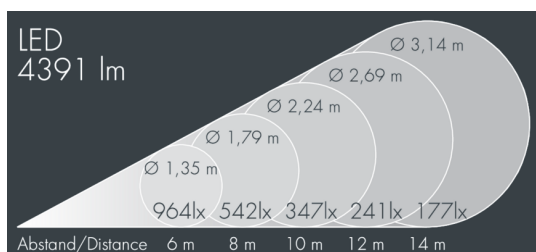

Superlight Compact LED

8 890 056 019

48 W, 4391 lm, 3000 K warm white,
narrow beam 12°

Customized solutions and modifications are possible: Special RAL, DB or NCS colours as polyester powder coat, luminaires in 2700 K and other colour temperatures and versions for high ambient temperature.

Specification text

housing made of die-cast aluminum AlSi12, polyester powder coated by high-quality and UV-stabilized coating process, Colour: silver grey, all exterior parts are stainless steel, tempered safety glass, anti-reflective coating from 1 side, dark screenprint, silicon gasket, closure with 4 stainless steel screws, powder coated aluminum mounting bracket with tilt scale: 2 drilled holes \varnothing 8.5 mm, spacing 70 mm, 1 centre hole \varnothing 17 mm, tilt range: 120°, cable gland: M20, connecting terminal: 3 pole, highly efficient anodized rotationally symmetrical reflector with matt finish, integral driver (AC/DC), CRI > 80, max 3 SDCM, service life L90/B10 > 50.000 h, Beam angle (FWHM): 12°, luminous flux: 4391 lm, wattage: 48 W, delivered lumens 91 lm/W, protection type IP67, protection class I, impact resistance IK08, windage area 0,04 m², dimensions (L×H×W): 192 × 162 × 140 mm, weight 2.6 kg

IP67 IK08

Specification

Wattage	48 W	Beam angle (FWHM)	12°
Delivered lumens	91 lm/W	Housing colour	silver grey
Light source	LED 3000 K	Power supply cable	\varnothing 6 – 13 mm
Color Rendering Index	CRI > 80	Protection type	IP67
Colour tolerance	max 3 SDCM	Protection class	I
Lifetime ta 25° C	L90/B10 > 50.000 h	Impact resistance	IK08
Control gear	on / off	Windage area	0,04m ²
Input voltage AC	220 – 240 V	Dimensions	192 × 162 × 140 mm
Input voltage DC	195 – 255 V	Weight	2,60 kg
Voltage protection	4 kV L/N 2 kV L/PE	Max. ambient temperature ta	40°
Luminaires per B16A / C16A	34 / 57		