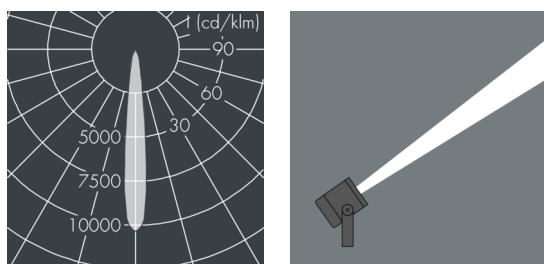

Superlight Compact LED

8 890 056 019

48 W, 4391 lm, 3000 K warm white,
narrow beam 12°

Customized solutions and modifications are possible: Special RAL, DB or NCS colours as polyester powder coat, luminaires in 2700 K and other colour temperatures and versions for high ambient temperature.

Specification text

housing made of die-cast aluminum AlSi12, polyester powder coated by high-quality and UV-stabilized coating process, Colour: silver grey, all exterior parts are stainless steel, tempered safety glass, anti-reflective coating from 1 side, dark screenprint, silicon gasket, closure with 4 stainless steel screws, powder coated aluminum mounting bracket with tilt scale: 2 drilled holes \varnothing 8.5 mm, spacing 70 mm, 1 centre hole \varnothing 17 mm, tilt range: 120°, cable gland: M20, connecting terminal: 3 pole, highly efficient anodized rotationally symmetrical reflector with matt finish, integral driver (AC/DC), CRI > 80, max 3 SDCM, service life L90/B10 > 50.000 h, Beam angle (FWHM): 12°, luminous flux: 4391 lm, wattage: 48 W, delivered lumens 91 lm/W, protection type IP67, protection class I, impact resistance IK08, windage area 0,04 m², dimensions (L×H×W): 192 × 162 × 140 mm, weight 2.6 kg

IP67 IK08

Specification

Wattage	48 W	Beam angle (FWHM)	12°
Delivered lumens	91 lm/W	Housing colour	silver grey
Light source	LED 3000 K	Power supply cable	\varnothing 6 – 13 mm
Color Rendering Index	CRI > 80	Protection type	IP67
Colour tolerance	max 3 SDCM	Protection class	I
Lifetime ta 25° C	L90/B10 > 50.000 h	Impact resistance	IK08
Control gear	on / off	Windage area	0,04m ²
Input voltage AC	220 – 240 V	Dimensions	192 × 162 × 140 mm
Input voltage DC	195 – 255 V	Weight	2,60 kg
Voltage protection	4 kV L/N 2 kV L/PE	Max. ambient temperature ta	40°
Luminaires per B16A / C16A	34 / 57		